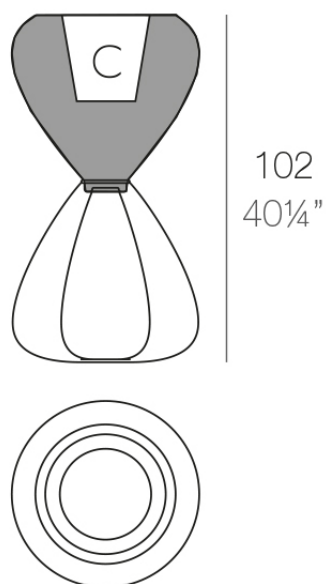

Info

Description

Pot made of polyethylene resin by rotational moulding. 100% Recyclable.
Item suitable for indoor and outdoor use. Available in different finishes.

Ø55-Ø21¾"

PAL Macetero 102	C = 20 L
PAL Planter 102	C = 5½ gal