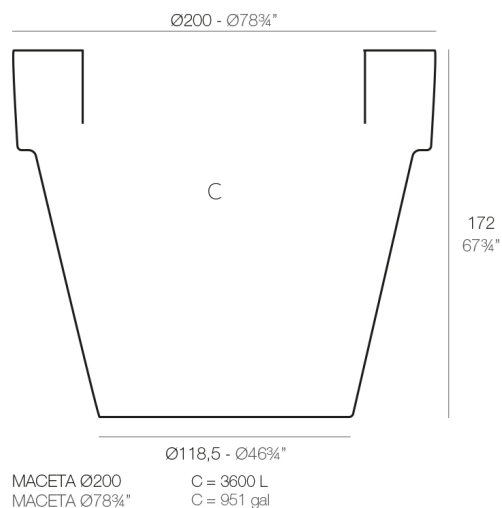

# PLANTER Ø200×172

By **MACETEROS**

View online: <https://www.vondom.com/products/40120>

### Weight

120 Kg