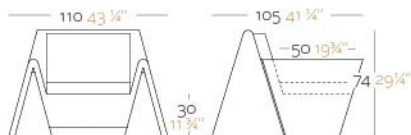

REST Longue Chair
REST Butaca

FINISHES ACABADOS

BASIC	Matt finished. Básico, acabado mate.	White Blanco	Red Rojo
		Black Negro	Pistachio Pistacho
		Bronze Bronce	Orange Naranja
		Steel Acero	Pink Pink
		Anthracite Antracita	Ice Hielo
FOC	Lacquered. Lacado.	White Blanco	Red Rojo
		Black Negro	Pistachio Pistacho
		Bronze Bronce	Orange Naranja
		Steel Acero	Pink Pink
		Anthracite Antracita	Champagne Champán

LLUM Lighting with energy saving lamp. Wire length: 3 m/ 118". IP 65. Long life: 10.000h
Iluminación con lámpara de bajo consumo. Longitud cable: 3m/118". Larga vida: 10.000h.