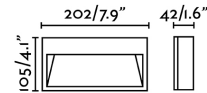

Material: Die cast aluminium and transparent PC diffuser

Designer:

Length: 202 mm

Net Width: 42 mm

Height: 105 mm

Net Weight: 0.80 kg

Volume: 0.00139 m³

8421776178250