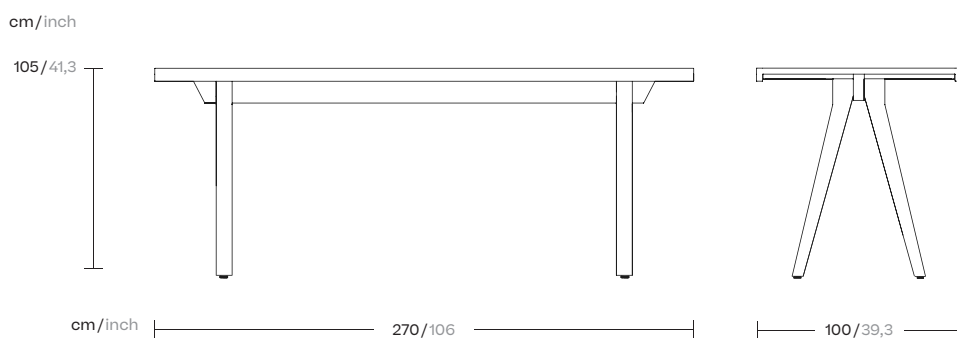

Vieques

Dining High Table

10 Guests 270 Alu Legs

by Patricia Urquiola

kettal

Dining High Table 10 Guests 270 Alu Legs

Designer
Patricia Urquiola

Collection
Vieques

kettal

Dining High Table 10 Guests 270 Alu Legs

Designer
Patricia Urquiola

Collection
Vieques

Reference
KS4103400

2/2

Materials

Aluminium