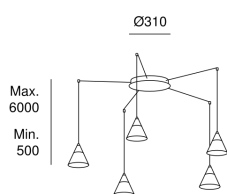

#### TECHNICAL FEATURES

Power (W) : 25W

Total power consumption of light (W) : 26.9W

Real lumens : 1340

Real lm/W : 50

Correlated Colour Temperature (CCT) : LED warm-white 2700K

Dimming protocol : Casambi

Lens / reflector angle : FLOOD 58°