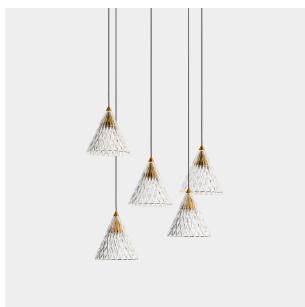

## Veneto Surfaced 5 Bodies

Benedito Design

### 15-A031-14-DO

Pendant Veneto Surfaced 5 Bodies LED 25W 2700K CASAMBI White 1340lm

Structure material : Aluminium, Steel

Structure finish : White

Diffuser material : Methacrylate

Diffuser finish : Sandblasted

Brand : MEANWELL

Voltage / frequency : 100-240V/50-60Hz

Power Factor : 0.90

THD% : 20