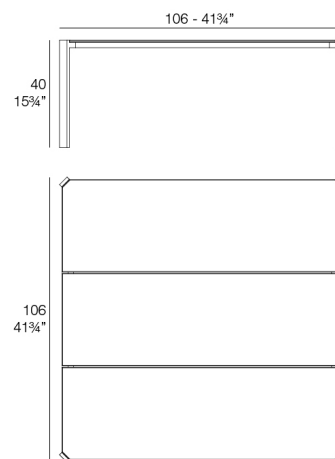

View online: <https://www.vondom.com/products/54221>

Features

Description

Item suitable for indoor and outdoor use.

Weight

28.51 Kg

TABLET Mesa Baja 3
TABLET Low Table 3

Combinations

512 - 201½"

345 - 135¾"

- 5 x 54214 Sofá Módulo Central - Sectional Sofa Armless
 2 x 54226 Sofá Módulo Central Chaiselongue - Sectional Sofa Armless Chaiselongue
 2 x 54224 Sofá Módulo Brazo Izquierdo - Sectional Sofa Left Arm
 2 x 54225 Sofá Módulo Brazo Derecho - Sectional Sofa Right Arm
 2 x 54213 Puff L - Ottoman L
 1 x 54219 Mesa Baja 1 - Coffee Table 1
 1 x 54220 Mesa Baja 2 - Coffee Table 2
 1 x 54221 Mesa Baja 3 - Coffee Table 3