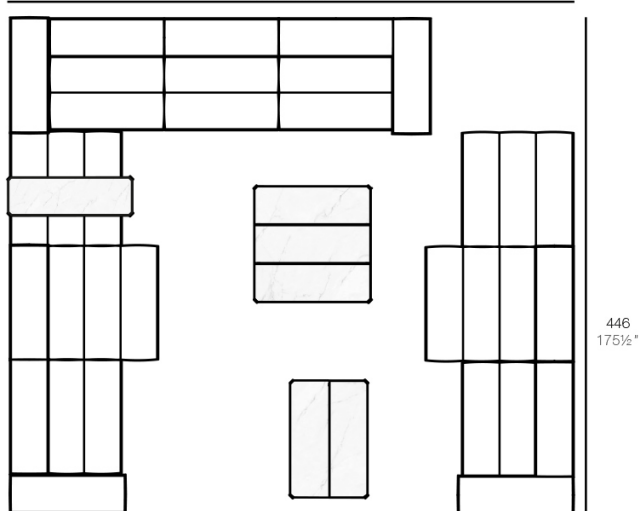

View online: <https://www.vondom.com/products/54221>

Features

Description

Item suitable for indoor and outdoor use.

Weight

28.51 Kg

TABLET Mesa Baja 3
TABLET Low Table 3

Combinations

512 - 201½"

345 - 135¾"

- 5 x 54214 Sofá Módulo Central - Sectional Sofa Armless
 2 x 54226 Sofá Módulo Central Chaiselongue - Sectional Sofa Armless Chaiselongue
 2 x 54224 Sofá Módulo Brazo Izquierdo - Sectional Sofa Left Arm
 2 x 54225 Sofá Módulo Brazo Derecho - Sectional Sofa Right Arm
 2 x 54213 Puff L - Ottoman L
 1 x 54219 Mesa Baja 1 - Coffee Table 1
 1 x 54220 Mesa Baja 2 - Coffee Table 2
 1 x 54221 Mesa Baja 3 - Coffee Table 3