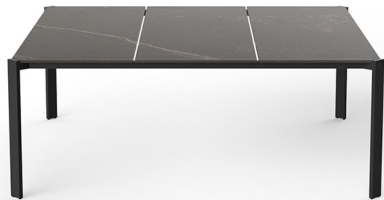

TABLET MESA 105x105x40cm

By Ramon Esteve

The TABLET collection, designed by Ramon Esteve links new technologies and flexibility to the versatility of a sectional composition, creating a program based on the duality, identity and integration. Its character blends with the space and adapts itself to it.

The collection's construction, based on polyurethane foam with a metallic structure upholstered with polypropylene fabric, makes TABLET a perfect collection both for indoor and outdoor spaces, thanks to its sophisticated aesthetic and finishing.

View online: <https://www.vondom.com/products/54221>

Features

Description

Item suitable for indoor and outdoor use.

Weight

28.51 Kg

TABLET Mesa Baja 3
TABLET Low Table 3

Combinations