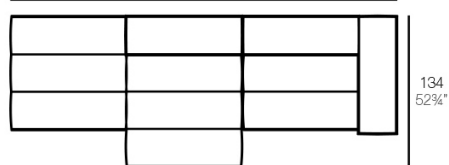

View online: <https://www.vondom.com/products/54221>

Features

Description

Item suitable for indoor and outdoor use.

Weight

28.51 Kg

TABLET Mesa Baja 3
TABLET Low Table 3

Combinations

512 - 201½"

345 - 135¾"

- 5 x 54214 Sofá Módulo Central - Sectional Sofa Armless
 2 x 54226 Sofá Módulo Central Chaiselongue - Sectional Sofa Armless Chaiselongue
 2 x 54224 Sofá Módulo Brazo Izquierdo - Sectional Sofa Left Arm
 2 x 54225 Sofá Módulo Brazo Derecho - Sectional Sofa Right Arm
 2 x 54213 Puff L - Ottoman L
 1 x 54219 Mesa Baja 1 - Coffee Table 1
 1 x 54220 Mesa Baja 2 - Coffee Table 2
 1 x 54221 Mesa Baja 3 - Coffee Table 3