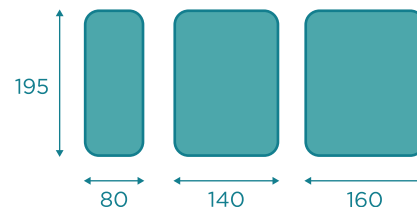

MATTRESS: ZEUS

TECHNICAL DETAILS | RV001 | EN

fama

Technical information

- 1. Upper fabric: MA3689 padded 120gr + visco 4cm
- 2. Visco elastic: 2cm
- 3. Rubber: 23Kg soft
- 4. Banded mattress: MA3689 quilted
- 5. Lower fabric: Navy blue 3D mesh fabric

Fire retardant: No

Measures

Width: 80 | 140 | 160cm
Length: 195cm
Thickness: 18cm

Packaging

Composed of shrink-wrapped plastic and protective corner protectors. The packaging was created at the same time as the design, optimising it so that it is easy to transport and takes up as little space as possible, avoiding the unnecessary use of packaging material.