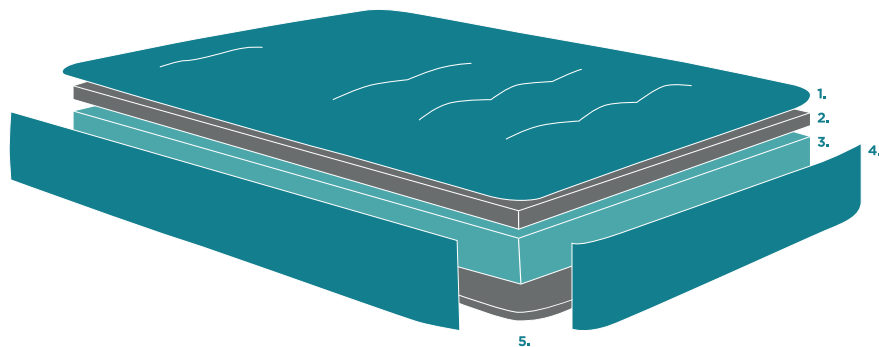

MATTRESS: ZEUS

TECHNICAL DETAILS | RV001 | EN

fama

Technical information

- 1. Upper fabric: MA3689 padded 120gr + visco 4cm
- 2. Visco elastic: 2cm
- 3. Rubber: 23Kg soft
- 4. Banded mattress: MA3689 quilted
- 5. Lower fabric: Navy blue 3D mesh fabric

Fire retardant: No

Measures

Width: 80 | 140 | 160cm
Length: 195cm
Thickness: 18cm

Packaging

Composed of shrink-wrapped plastic and protective corner protectors. The packaging was created at the same time as the design, optimising it so that it is easy to transport and takes up as little space as possible, avoiding the unnecessary use of packaging material.