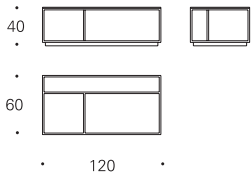

RITA-26

120x60x40 cm

0,422 m³ 57 Kg

Tapa cristal fumé gris / Base y costados laca
Smoked grey glass top / Lacquer base and vertical sides

Tapa cristal fumé gris / Base y costados nogal
Smoked grey glass top / Walnut base and vertical sides

Tapa cristal fumé gris / Base y costados roble
Smoked grey glass top / Oak base and vertical sides

Acabado estructura: termolacada negro microtexturado
Structure finish: Micro-textured black thermo-lacquered

Opción estructura laca*
Lacquer structure option*

RITA-22

120x120x40 cm

0,802 m³ 114 Kg

Tapa cristal fumé gris / Base y costados laca
Smoked grey glass top / Lacquer base and vertical sides

Tapa cristal fumé gris / Base y costados nogal
Smoked grey glass top / Walnut base and vertical sides

Tapa cristal fumé gris / Base y costados roble
Smoked grey glass top / Oak base and vertical sides

Acabado estructura: termolacada negro microtexturado
Structure finish: Micro-textured black thermo-lacquered

Opción estructura laca*
Lacquer structure option*