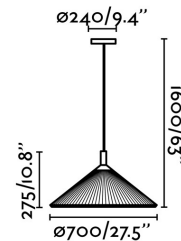

Specifications

Bulb:	3 X E27 MAX 15W LED
Bulb included:	No
Transformer:	
Transformer included:	No
Voltage:	100-240V
Operating Frequency:	50/60Hz
IP:	20
Class:	II
Material:	Metal and textile shade
Designer:	NAHTRANG
Recommended bulb:	17464
Description of recommended Bulb:	BULB G95 MATT LED E27 6W 2700K
Length:	700 mm
Net Width:	700 mm
Height:	275 mm
Net Weight:	6.50 kg
Volume:	0.20794 m3