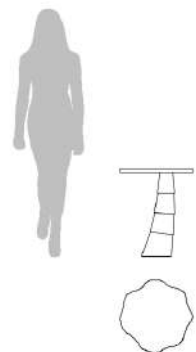

PALM SIDE TABLE

BEYOND MEMORY COLLECTION

Joana Santos Barbosa, 2022

DIMENSIONS

Height. 60cm | 23,62" Width. 50cm | 19,69" Depth. 50cm | 19,69"

WEIGHT

22kg

PRODUCT DETAILS (image above)

Top: calacatta viola marble.

Base: brass with patinated effect finished in matt varnish.

PRODUCT OPTIONS

Top: other marbles, wood veneers or any Ral Classic color finished in matt, half gloss or high gloss varnish.

Base: under request.