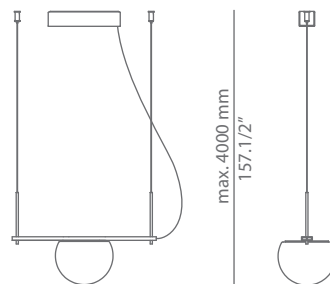

Lamp facing down