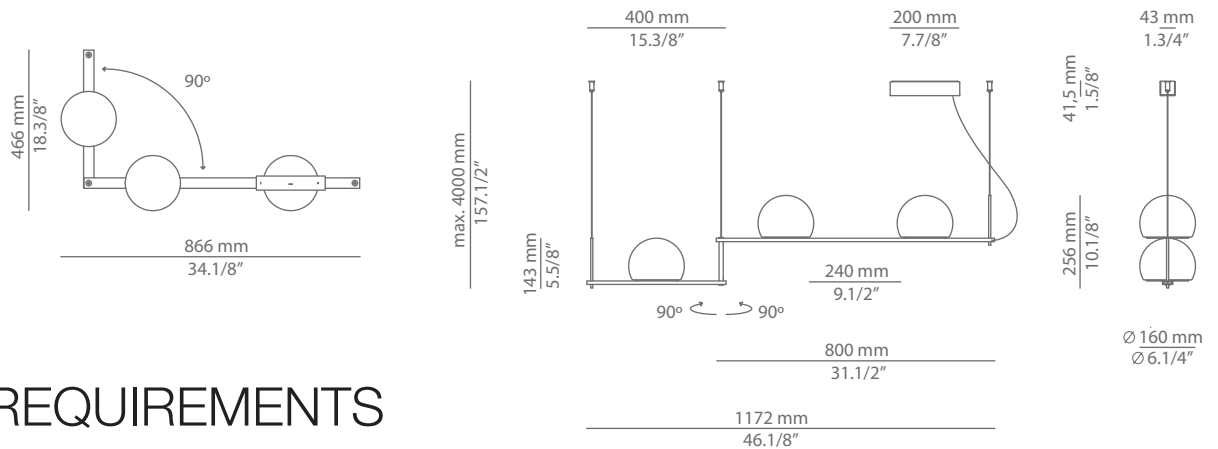

Pictures above might not show the specified dimensions or material. They are for illustration purposes only.

Ordering information

Product Code	Lamp	Finish						
■ T-3714	LED 6,1W (2700K / Ang 120° / >80 CRI / 350mA) ▶ A 100V - 240V (included) / Typ* 665 lumens Non dimmable Glass shade	<table border="0"> <tr> <td>■ 26 BLK</td> <td>Black</td> </tr> <tr> <td>■ 61 S GLD</td> <td>Satin Gold</td> </tr> <tr> <td>■ CUSTOM</td> <td></td> </tr> </table>	■ 26 BLK	Black	■ 61 S GLD	Satin Gold	■ CUSTOM	
■ 26 BLK	Black							
■ 61 S GLD	Satin Gold							
■ CUSTOM								

Pictures above might not show the specified dimensions or material. They are for illustration purposes only.

Ordering information

Product Code	Lamp	Finish						
T-3715	LED 2x6,1W (2700K / Ang 120° / >80 CRI / 350mA) 100V - 240V (included) / Typ* 2x665 lumens Dimmable Triac / Glass shade	<table border="0"> <tr> <td>26 BLK</td> <td>Black</td> </tr> <tr> <td>61 S GLD</td> <td>Satin Gold</td> </tr> <tr> <td>CUSTOM</td> <td></td> </tr> </table>	26 BLK	Black	61 S GLD	Satin Gold	CUSTOM	
26 BLK	Black							
61 S GLD	Satin Gold							
CUSTOM								

estiluz@estiluz.com
www.estiluz.com

CIRC T-3716

suspension lamp

Date	Type
Project	
Location	
Model #	Quantity
Specifier	

Description

Metallic suspension lamp providing direct and indirect light.
Adjustable height and glass shade.
Articulated arm with lateral swing up to 90° in the moment of installation.

Pictures above might not show the specified dimensions or material. They are for illustration purposes only.

Ordering information

Product Code	Lamp	Finish						
T-3716	LED 3x6,1W (2700K / Ang 120° / >80 CRI / 350mA) 100V - 240V (included) / Typ* 3x665 lumens Dimmable Triac Glass shade	<table border="0"> <tr> <td>26 BLK</td> <td>Black</td> </tr> <tr> <td>61 S GLD</td> <td>Satin Gold</td> </tr> <tr> <td>CUSTOM</td> <td></td> </tr> </table>	26 BLK	Black	61 S GLD	Satin Gold	CUSTOM	
26 BLK	Black							
61 S GLD	Satin Gold							
CUSTOM								