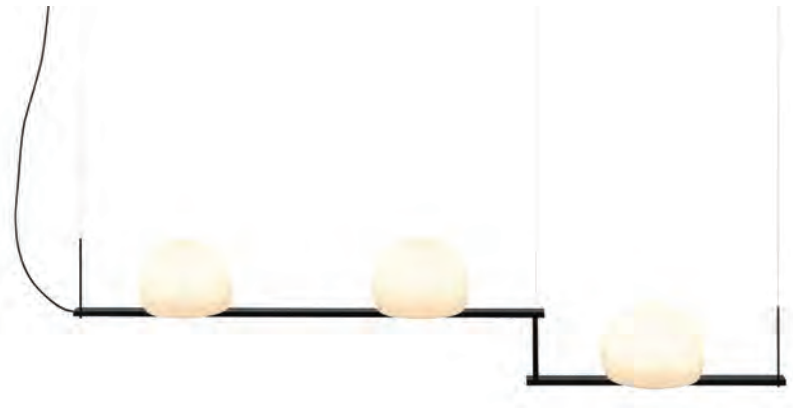

CIRC T-3714

suspension lamp

Date	Type
Project	
Location	
Model #	Quantity
Specifier	

Description

Metallic suspension lamp providing direct and indirect light.
Adjustable height and glass shade.
The lamp can be mounted facing up or facing down.

Date	Type
Project	
Location	
Model #	Quantity
Specifier	

Description

Metallic suspension lamp providing direct and indirect light. Adjustable height and glass shade. The lamp can be mounted facing up or facing down.

estiluz@estiluz.com
www.estiluz.com

CIRC T-3716

suspension lamp

Date	Type
Project	
Location	
Model #	Quantity
Specifier	

Description

Metallic suspension lamp providing direct and indirect light.
Adjustable height and glass shade.
Articulated arm with lateral swing up to 90° in the moment of installation.

Pictures above might not show the specified dimensions or material. They are for illustration purposes only.

Ordering information

Product Code	Lamp	Finish						
T-3716	LED 3x6,1W (2700K / Ang 120° / >80 CRI / 350mA) 100V - 240V (included) / Typ* 3x665 lumens Dimmable Triac Glass shade	<table border="0"> <tr> <td>26 BLK</td> <td>Black</td> </tr> <tr> <td>61 S GLD</td> <td>Satin Gold</td> </tr> <tr> <td>CUSTOM</td> <td></td> </tr> </table>	26 BLK	Black	61 S GLD	Satin Gold	CUSTOM	
26 BLK	Black							
61 S GLD	Satin Gold							
CUSTOM								