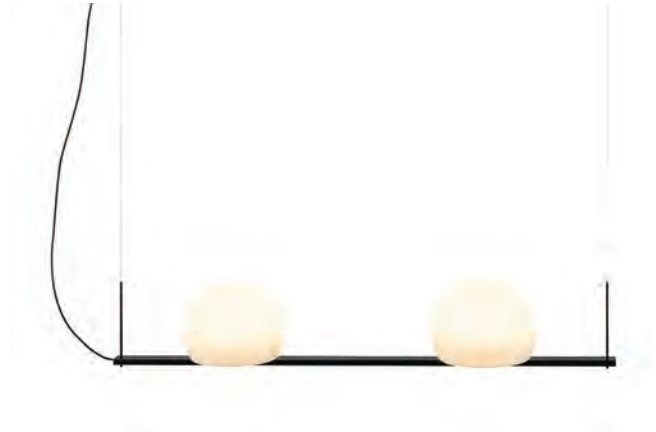

CIRC T-3714

suspension lamp

Date	Type
Project	
Location	
Model #	Quantity
Specifier	

Description

Metallic suspension lamp providing direct and indirect light.
Adjustable height and glass shade.
The lamp can be mounted facing up or facing down.

Pictures above might not show the specified dimensions or material. They are for illustration purposes only.

Ordering information

Product Code	Lamp	Finish						
■ T-3714	LED 6,1W (2700K / Ang 120° / >80 CRI / 350mA) ▶ A 100V - 240V (included) / Typ* 665 lumens Non dimmable Glass shade	<table border="0"> <tr> <td>■ 26 BLK</td> <td>Black</td> </tr> <tr> <td>■ 61 S GLD</td> <td>Satin Gold</td> </tr> <tr> <td>■ CUSTOM</td> <td></td> </tr> </table>	■ 26 BLK	Black	■ 61 S GLD	Satin Gold	■ CUSTOM	
■ 26 BLK	Black							
■ 61 S GLD	Satin Gold							
■ CUSTOM								

Date	Type
Project	
Location	
Model #	Quantity
Specifier	

Description

Metallic suspension lamp providing direct and indirect light. Adjustable height and glass shade. The lamp can be mounted facing up or facing down.

estiluz@estiluz.com
www.estiluz.com

CIRC T-3716

suspension lamp

Date	Type
Project	
Location	
Model #	Quantity
Specifier	

Description

Metallic suspension lamp providing direct and indirect light.
Adjustable height and glass shade.
Articulated arm with lateral swing up to 90° in the moment of installation.