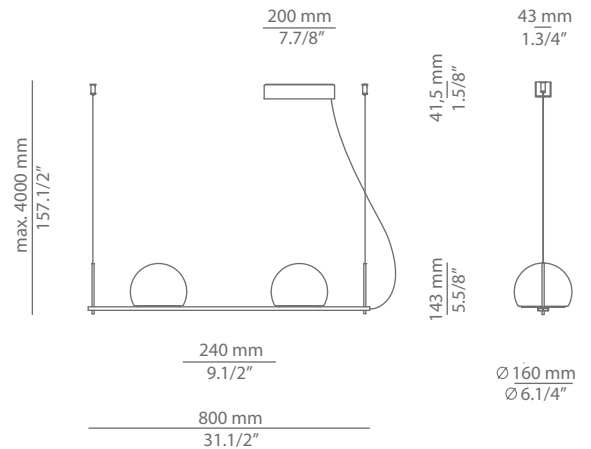

Lamp facing up

SPECIAL REQUIREMENTS

Custom finishes and versions

Alternate lamping, versions and finishes available for projects. Consult our offices.

Special instructions

ESTILUZ, S.A.
Carretera d'Ogassa, s/n
17860 Sant Joan de les Abadesses
T+34 972 720 125
F+34 972 720 796

estiluz@estiluz.com
www.estiluz.com