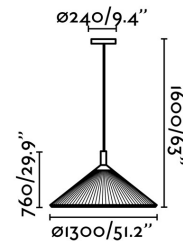

Specifications

Bulb:	4 X E27 MAX 15W LED
Bulb included:	No
Voltage:	100-240V
Operating Frequency:	50/60Hz
IP:	20
Material:	Metal and textile shade
Designer:	NAHTRANG
Length:	1300 mm
Net Width:	1300 mm
Height:	760 mm
Diameter:	1300 Ø