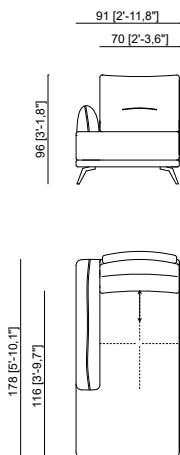

Mod. Chlo 70 BI_ Ref. 109358
Mod. Chlo 70 BD_ Ref. 109357