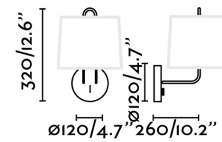

Specifications

Bulb:	1xE27 MAX 15W LED
Bulb included:	No
Transformer:	
Transformer included:	No
Voltage:	100-240V
IP:	20
Class:	II
Material:	Metal
Designer:	NAHTRANG
Length:	260 mm
Net Width:	120 mm
Height:	320 mm
Diameter:	120 Ø
Volume:	0.01329 m3