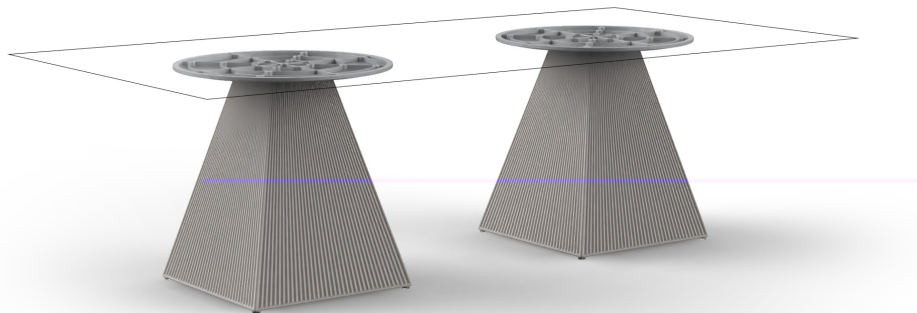

Products / Dining Tables / Gatsby Doble Bas 60x60x73cms70

Gatsby doble bas 60x60x73cms70

by Ramón Esteve

The Gatsby collection, designed by Ramón Esteve for Vondom, recalls the Art Déco lighting. Those crazy twenties. “Something new, extraordinary, beautiful, simple but sophisticatedly designed” said Francis Scott Fitzgerald about his aims for the novel he was about to write. The Great Gatsby was born in an age of prosperity, parties and excess. They called it “the American Dream”.

Info

Description

Weight: 24.8 Kg

GATSBY Mesa Doble Base Cuadrada 188x60cm 570
GATSBY Square Double Base Table 188x60cm 570
REF. 54471

TABLE TOP - SOBRE

260X129 cm
102 3/4" x 50 3/4"

Accessories

- TABLE 10mm
- TABLE 12mm
- TABLE DEKTON

Finishes

finishes

BASIC

Ref. 54471

orange

ice

notte blue

crema