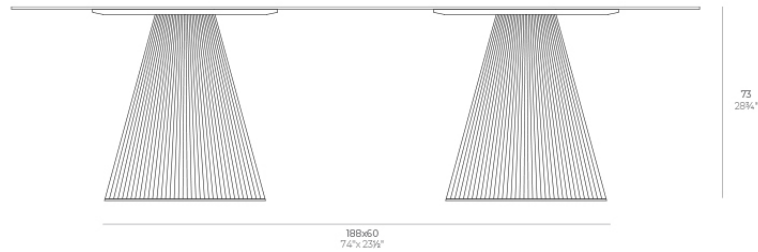

Info

Description

Weight: 24.8 Kg

TABLE TOP - SOBRE

260X129 cm
102 3/4" x 50 3/4"