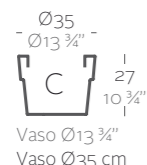

Dimensions Dimensiones

XX XX' : cm in