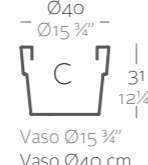

Dimensions Dimensiones

XX XX' : cm in