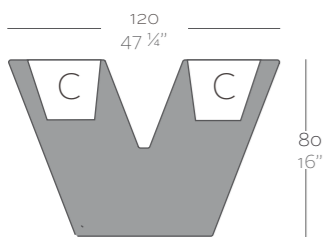

Продажа дизайнерской мебели, света и аксессуаров по всей России

8 (800) 500-70-36
hello@barcelonadesign.ru
www.barcelonadesign.ru

Description Descripción

Pot made in resin of polyethylene by rotational moulding with double wall. 100% Recyclable. Item suitable for indoor and outdoor use. Available with different finishes.

Fabricado en resina de polietileno mediante molde rotacional con doble pared. 100% Reciclable. Apto para exterior e interior. Disponible en varios acabados.

Include Incluye

Self watering system (except Basic). Finished RGB LED: Colour changes by remote control.

Sistema de autoriego (excepto Basic). Acabado LED RGB: Mando a distancia para cambio de color de la luz.

Options Opciones

Finished Light: Possibility of transparent cable and switch only for indoor.

Acabado Luz: Posibilidad de cable transparente e interruptor solo para interior.

Dimensions Dimensiones

XX XX" : cm in

Uve 120 x 80 x 40
47 1/4" x 31 1/2" x 15 3/4"

	L Gal	C (d x h) cm in	Self-Watering Autoriego	Basic	Lacquered Lacado	Light Luz	Led RGB	Led DMX	Led Battery
Uve 120 x 80 x 40 47 1/4" x 31 1/2" x 15 3/4"	20 + 20 5 1/2 + 5 1/2	33 x 27 13" x 10 3/4"	43340R^b	43340A	43340F^b	43340W^{bi}	43340L^{bi}	43340D	43340Y