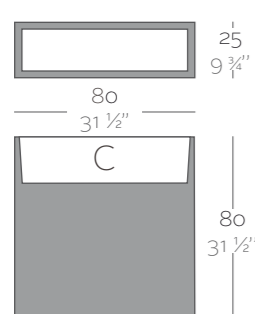

Acabado Luz: Posibilidad de cable transparente e interruptor solo para interior.

**Dimensions** Dimensiones

XX XX" : cm in

Wall 31 1/2"  
Wall 80

Wall 47 1/4"  
Wall 120

**Finishes** Acabados

Planter made out of polyethylene resin with double wall. Item suitable for indoor and outdoor use.