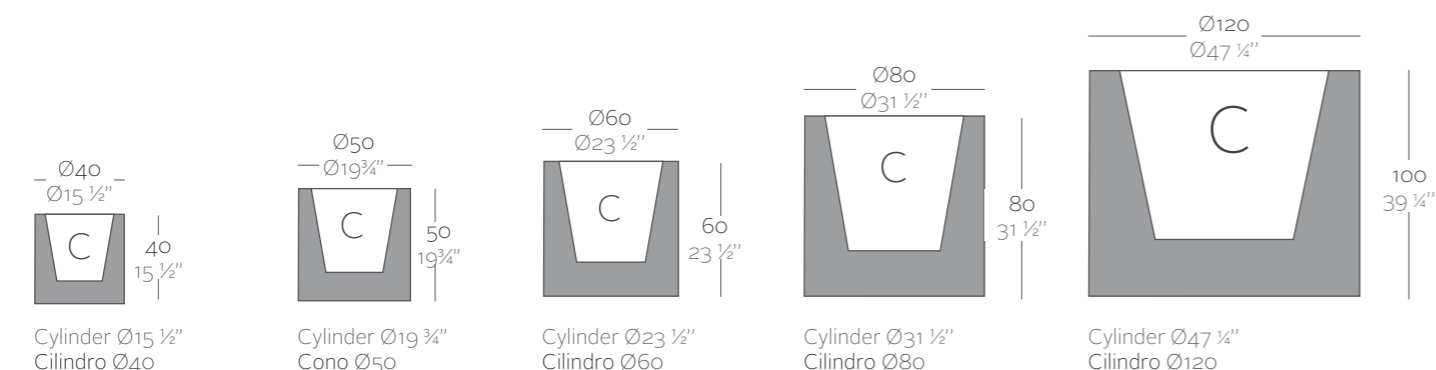

Продажа дизайнерской мебели, света и аксессуаров по всей России

8 (800) 500-70-36
hello@barcelonadesign.ru
www.barcelonadesign.ru

Description Descripción

Pot made in resin of polyethylene by rotational moulding with double wall. 100% Recyclable. Item suitable for indoor and outdoor use. Available with different finishes.

Fabricado en resina de polietileno mediante molde rotacional con doble pared. 100% Reciclabre. Apto para exterior e interior. Disponible en varios acabados.

Include Incluye

Self watering system (except Basic). Finished RGB LED: Colour changes by remote control.

Sistema de autoriego (excepto Basic). Acabado LED RGB: Mando a distancia para cambio de color de la luz.

Options Opciones

Finished Light: Possibility of transparent cable and switch only for indoor.

Acabado Luz: Posibilidad de cable transparente e interruptor solo para interior.

Dimensions Dimensiones

XX XX" : cm in

	L Gal	C (d x h) cm in	Self-Watering Autoriego	Basic	Lacquered Lacado	Light Luz	Led RGB	Led DMX	Led Battery
Cilindro Ø40 x 40 Cylinder Ø15 1/2" x 15 1/2"	20 5 1/2	Ø31 x 30 Ø12" x 11 3/4"	40340R^b	40340A	40340F^b	40340W^{bi}	40340L^{bi}	40340D	40340Y
Cilindro Ø50 x 50 Cylinder Ø19 3/4" x 19 3/4"	35 9 1/4	Ø38 x 39 Ø15" x 15 1/4"	40350R^b	40350A	40350F^b	40350W^{bi}	40350L^{bi}	40350D	40350Y
Cilindro Ø60 x 30 Cylinder Ø23 1/2" x 23 1/2"	60 15 3/4	Ø46 x 46 Ø18" x 18"	40360R^b	40360A	40360F^b	40360W^{bi}	40360L^{bi}	40360D	40360Y
Cilindro Ø80 x 40 Cylinder Ø31 1/2" x 31 1/2"	145 38 1/4	Ø61 x 62 Ø24" x 24 1/2"	40380R^b	40380A	40380F^b	40380W^{bi}	40380L^{bi}	40380D	40380Y
Cilindro Ø120 x 120 Cylinder Ø47 1/4" x 47 1/4"	440 116 1/4	Ø91 x 81 Ø35 3/4" x 32"	40312R^b	40312A	40312F^b	40312W^{bi}	40312L^{bi}	40312D	40312Y

Finishes Acabados

Planter made out of polyethylene resin with double wall. Item suitable for indoor and outdoor use.

_BASIC
Matt finishing.

_SELF-WATERING
Matt finishing planter with self-watering system.

_LACQUERED
Gloss lacquered finishing with self-watering system.

_LIGHT
Ice color finishing planter with self-watering system. White lighting inside by means of energy saving lamps. Wire length: 3 m/ 118". IP 65. Long life: 10.000h
- EU: 220-240V ~ 50 - 60Hz. E27 18-30W. CE. RoHS
- USA: 110-120V ~ 60Hz. E26 18-30W. UL.

_RGB LED
Ice color finishing planter with self-watering system. Includes RGB Led lightning system* and a remote control to program the colors option. Wire length: 3 m/ 118". IP 65. Long life: 60.000h
- 100-240V ~ 50-60Hz. 350 -400 LM. 18 - 72 W

_RGB LED DMX
Ice color finishing. Includes RGB Led lightning system*. Controlled by DMX 512 Wireless, enabling communication between the table-control, their own lights and light sources.

*7 colors: white, red, green, blue, Light blue, pink and yellow.

Type plug available