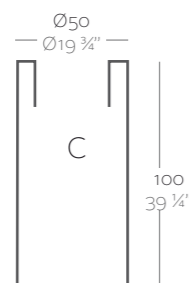

XX XX" : cm in

High Cylinder Ø15 3/4" x 23 1/2"  
Cilindro Alto Ø40 x 60 cm

High Cylinder Ø15 3/4" x 31 1/2"  
Cilindro Alto Ø40 x 80 cm

High Cylinder Ø19 3/4"  
Cilindro Alto Ø50 cm

High Cylinder Ø19 3/4" x 39 1/4"  
Cilindro Alto Ø50 x 100 cm