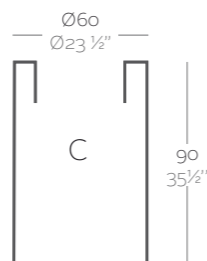

XX XX" : cm in

High Cylinder Ø15 3/4" x 23 1/2"  
Cilindro Alto Ø40 x 60 cm

High Cylinder Ø15 3/4" x 31 1/2"  
Cilindro Alto Ø40 x 80 cm

High Cylinder Ø19 3/4"  
Cilindro Alto Ø50 cm

High Cylinder Ø19 3/4" x 39 1/4"  
Cilindro Alto Ø50 x 100 cm