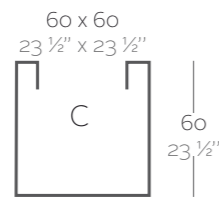

XX XX' : cm in

Cube 11 3/4"  
Cubo 30 cm

Cube 15 1/2"  
Cubo 40 cm

Cube 19 3/4"  
Cubo 50 cm

Cube 23 1/2"  
Cubo 60 cm

Cube 31 1/2"  
Cubo 80 cm

	L Gal	C (d x h) cm in	Simple	Lac. SimpleS
Cubo 30 x 30 x 30 cm Cube 11 3/4" x 11 3/4" x 11 3/4"	26 7	24 x 30 9 1/2" x 11 3/4"	41330	41330F
Cubo 40 x 40 x 40 cm Cube 15 1/2" x 15 1/2" x 15 1/2"	62 16 1/2	32 x 40 12 1/2" x 15 3/4"	41340	41340F
Cubo 50 x 50 x 50 cm Cube 19 3/4" x 19 3/4" x 19 3/4"	125 33	40 x 50 15 3/4" x 19 3/4"	41350	41350F
Cubo 60 x 60 x 60 cm Cube 23 1/2" x 23 1/2" x 23 1/2"	212 56	48 x 60 18" x 32 1/2"	41360	41360F
Cubo 80 x 80 x 80 cm Cube 31 1/2" x 31 1/2" x 31 1/2"	510 134	64 x 80 25 1/2" x 31 1/2"	41380	41380F