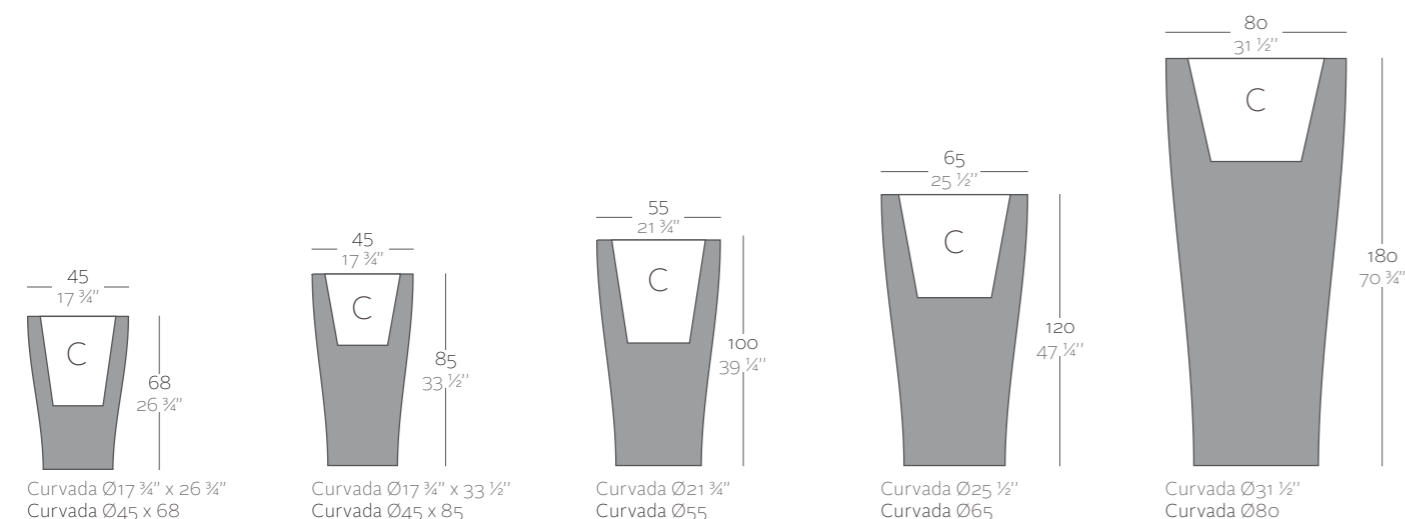

Продажа дизайнерской мебели, света и аксессуаров по всей России

8 (800) 500-70-36
hello@barcelonadesign.ru
www.barcelonadesign.ru

Description Descripción

Pot made in resin of polyethylene by rotational moulding with double wall. 100% Recyclable. Item suitable for indoor and outdoor use. Available with different finishes.

Fabricado en resina de polietileno mediante moldeo rotacional con doble pared. 100% Reciclable. Apto para exterior e interior. Disponible en varios acabados.

Include Incluye

Self watering system (except Basic). Finished RGB LED: Colour changes by remote control.

Sistema de autoriego (excepto Basic). Acabado LED RGB: Mando a distancia para cambio de color de la luz.

Options Opciones

Finished Light: Possibility of transparent cable and switch only for indoor.

Acabado Luz: Posibilidad de cable transparente e interruptor solo para interior.

Dimensions Dimensiones

XX XX" : cm in

CURVADA	L Gal	C (d x h) cm in	Self-Watering Autoriego	Basic	Lacquered Lacado	Light Luz	Led RGB	Led DMX	Led Battery
Curvada Ø45 x 68 Ø17 3/4" x 26 3/4"	30 8	Ø34 x 40 Ø13 3/4" x 15 3/4"	42145R^b	42145A	42145F^b	42145W^{bi}	42145L^{bi}	42145D^{bi}	42145Y
Curvada Ø45 x 85 Ø17 3/4" x 33 1/2"	25 6 1/2	Ø34 x 32 Ø13 3/4" x 12 1/2"	42146R^b	42146A	42146F^b	42146W^{bi}	42146L^{bi}	42146D^{bi}	42146Y
Curvada Ø55 x 100 Ø21 3/4" x 39 1/4"	55 14 1/2	Ø42 x 46 Ø16 1/2" x 18"	42155R^b	42155A	42155F^b	42155W^{bi}	42155L^{bi}	42155D^{bi}	42155Y
Curvada Ø65 x 120 Ø25 1/2" x 47 1/4"	65 17	Ø50 x 46 Ø19 3/4" x 18"	42165R^b	42165A	42165F^b	42165W^{bi}	42165L^{bi}	42165D^{bi}	42165Y
Curvada Ø80 x 180 Ø31 1/2" x 70 3/4"	110 29	Ø61 x 46 Ø24 x 18"	42180R^b	42180A	42180F^b	42180W^{bi}	42180L^{bi}	42180D^{bi}	42180Y

Finishes Acabados

Planter made out of polyethylene resin with double wall. Item suitable for indoor and outdoor use.

_BASIC
Matt finishing.

_SELF-WATERING
Matt finishing planter with self-watering system.

_LACQUERED
Gloss lacquered finishing with self-watering system.

_LIGHT
Ice color finishing planter with self-watering system. White lighting inside by means of energy saving lamps. Wire length: 3 m/ 118". IP 65. Long life: 10.000h
- EU: 220-240V ~50 - 60Hz. E27 18-30W. CE. RoHS
- USA: 110-120V ~60Hz. E26 18-30W. UL.

_RGB LED
Ice color finishing planter with self-watering system. Includes RGB Led lightning system* and a remote control to program the colors option. Wire length: 3 m/ 118". IP 65. Long life: 60.000h
- 100-240V ~50-60Hz. 350 -400 LM. 18 - 72 W

_RGB LED DMX
Ice color finishing. Includes RGB Led lightning system*. Controlled by DMX 512 Wireless, enabling communication between the table-control, their own lights and light sources.

*7 colors: white, red, green, blue, Light blue, pink and yellow.

Type plug available

Maceta en resina de polietileno con doble pared. Producto apto tanto para interior como exterior.

_BASIC
Macetero acabado mate.

_AUTORRIEGO
Macetero acabado mate con sistema de autoriego.

_LACADO
Macetero acabado lacado brillo con sistema de autoriego.

_LUZ
Maceta de color hielo con sistema de autoriego. Incluye iluminación interior de color blanco mediante lámpara de bajo consumo. Longitud cable: 3m/118". Larga vida: 10.000h.
- EU: 220-240V ~50 - 60Hz. E27 18-30W. CE. RoHS
- USA: 110-120V ~60Hz. E26 18-30W. UL.

_LED RGB
Maceta de color hielo con sistema de autoriego. Incluye iluminación interior mediante tecnología Led RGB* y mando a distancia para cambiar de color por selección o automático. Wire length: 3 m/ 118". IP 65. Long life: 60.000h
- 100-240V ~50-60Hz. 350 -400 LM. 18 - 72 W

_LED RGB DMX
Maceta de color hielo con sistema de autoriego. Incluye iluminación interior mediante tecnología Led RGB*. Controlado por DMX512 Wireless, permitiendo la comunicación entre los equipos de control de luces (XLR) , puntos acceso wifi, domótica, etc. y las propias fuentes de luz.

*7 colores: blanco, rojo, verde, azul, azul claro, pink y amarillo.

Tipo de plug disponible