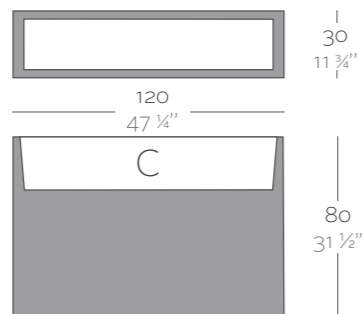

Acabado Luz: Posibilidad de cable transparente e interruptor solo para interior.

**Dimensions** Dimensiones

XX XX" : cm in

Wall 31 1/2"  
Wall 80

Wall 47 1/4"  
Wall 120

**Finishes** Acabados

Planter made out of polyethylene resin with double wall. Item suitable for indoor and outdoor use.