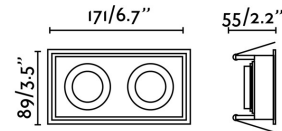

### Specifications

<b>Bulb:</b>	2 X GU10 MAX 8W LED
<b>Bulb included:</b>	No
<b>Transformer:</b>	
<b>Transformer included:</b>	No
<b>Voltage:</b>	100-240V
<b>Operating Frequency:</b>	50/60Hz
<b>IP:</b>	44
<b>Class:</b>	II
<b>Material:</b>	Metal
<b>Designer:</b>	
<b>Recommended bulb:</b>	
<b>Length:</b>	171 mm
<b>Net Width:</b>	89 mm
<b>Height:</b>	55 mm
<b>Net Weight:</b>	0.34 kg
<b>Volume:</b>	0.00164 m3