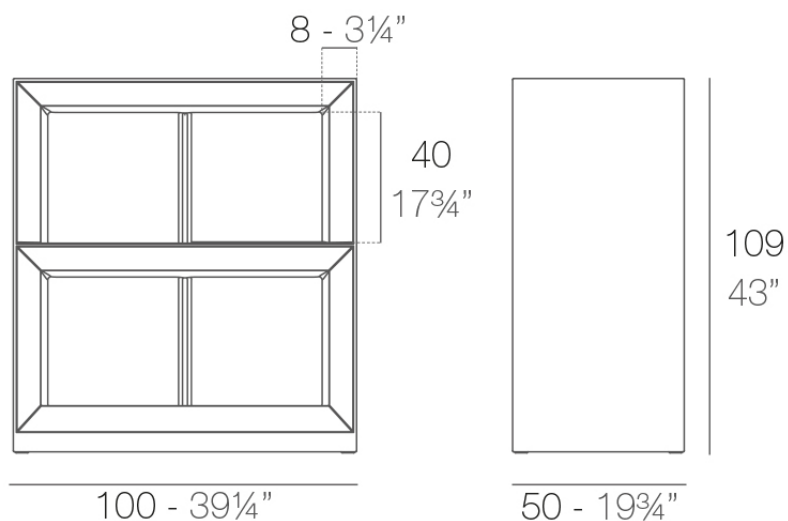

Info

Description

Made of polyethylene resin by rotational moulding. 100% Recyclable. Item suitable for indoor and outdoor use. Available in different finishes.

Weight: 35.06 Kg

VELA Contrabarra
VELA Shelving system