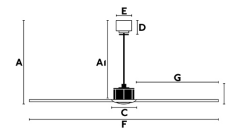

Material: Motor made from metal and blades from wood

Designer: CONILLAS

Length: 810 mm

Net Width: 810 mm

Height: 640 mm

Diameter: 810 Ø

Net Weight: 3.90 kg

Volume: 0.08505 m³

A	AI	B	C	D	E	F	G
640/25.2"	630/24.8"	180/7.05"	ø160/6.3"	55/2.1"	ø130/5.1"	ø190/55.8"	555/21.8"

8421776187986