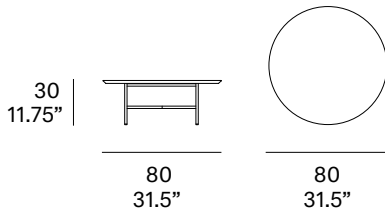

indoor

Grada indoor Round coffee table / centro redondo

Lievore Altherr Molina, 2017/2021

T941

Tabletop made of solid wood from European oaks with 0.83" of section. Structure made of stainless steel tube, finished with polyester powder. The collection is also available in a lacquered version (MDF) and in European oak plywood. Delivered unassembled.

Tabletop options:

- solid wood top 21 mm/0.83" thick.
- veneered top 21 mm/0.83" thick.
- lacquered top 21 mm/0.83" thick.

Shipment details

Qty	1 coffee table (2 boxes)
Volume	0,15 m ³ / 5.3 ft ³
Gross weight	13 kg / 28.7 lb
Net weight	10 kg / 22 lb
Box 1 - dimensions (approx.)	53 x 53 x 34 cm 20.75" x 20.75" x 13.5"
Box 2 - dimensions (approx.)	83 x 83 x 7 cm 32.75" x 32.75" x 2.75"
Item dimensions (width x depth x height)	80 x 80 x 30 cm 31.5" x 31.5" x 11.75"