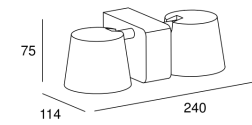

Drone Double

Manel Llusca

05-5307-14-06

Wall fixture Drone Double LED 14W 2700K White 613lm

TECHNICAL FEATURES

Power (W) : 14W

Total power consumption of light (W) : 16.3W

Real lumens : 613

Real lm/W : 38

Correlated Colour Temperature (CCT) : LED warm-white 2700K

Dimming protocol : ON-OFF

Lens / reflector angle : FLOOD 95°

Structure material : Aluminium

Structure finish : White

Diffuser material : Aluminium