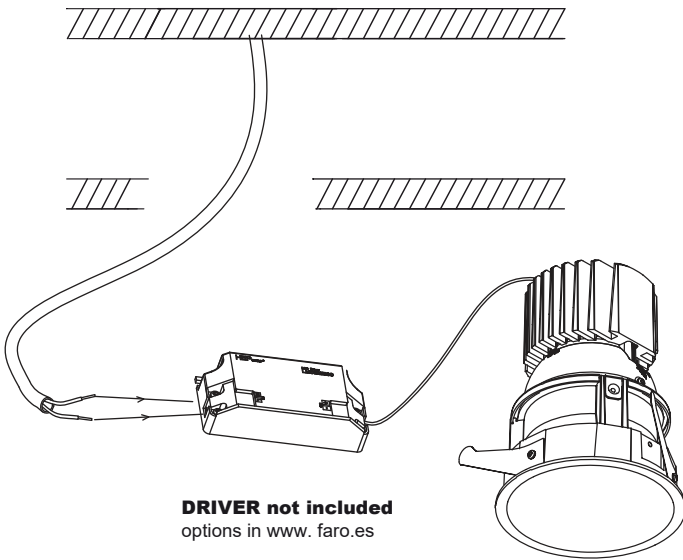

1

Ø103mm

2

3

4

ON

Technical features • Características técnicas

light options: LED 13W 350mA incl or LED 19W 500mA incl