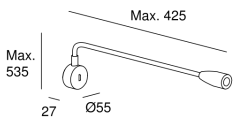

LUMINOTECHNIC FEATURES

Light source: LED CREE

CRI: 80

MacAdam steps: 3

Photobiological risk: RG2

UGR

UGR crosswise: 20.6

UGR lengthwise: 20.6