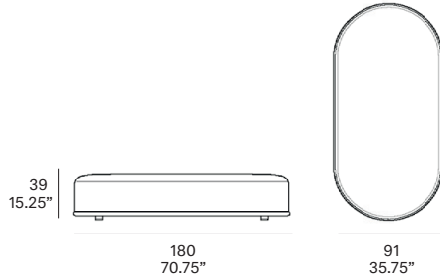

indoor

Cask indoor XL Ottoman / puf XL

Norm Architects, 2021/2024

T097

Ottoman with structure made of peeled and tinted natural rattan of 34 mm/1.34" diameter. Finished with a three step water-based coating (dye, base coat and top coat) highly resistant to solar radiation thanks to UV filters. Possibility of customization through a wide variety of high performance technical fabrics. Protective caps.

Shipment details

Qty	1 ottoman (1 box)
Volume	0,82 m ³ / 28.9 ft ³
Gross weight	42 kg / 92.6 lb
Net weight	35 kg / 77.2 lb
Box dimensions (approx.)	185 x 92 x 40 cm 72.75" x 36.25" x 15.75"
Item dimensions (width x depth x height)	180 x 91 x 39 cm 70.75" x 35.75" x 15.25"
COM (1, 40 - 1,50 m / 54"-59")	cushion: 4,8 m / 5.2 yd