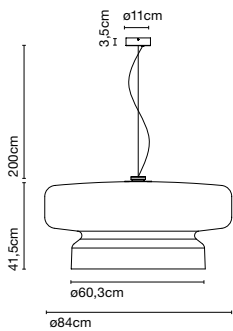

Bohemia

Joan Gaspar

marset

Bohemia 84

Bohemia 84

LED SMD 28,5W 700mA
2700K CRI90
Light source - 3048lm
(included)

Bohemia 84 E27

⦿ E27 LED GLOBE 20W
2700K 2000lm

Black electrical cord

info@marset.com
www.marset.com

Rotomoulded polycarbonate, translucent shade with two layers, with a white interior. Opal methacrylate diffuser in the LED version.

- Verde
- Azul
- Naranja