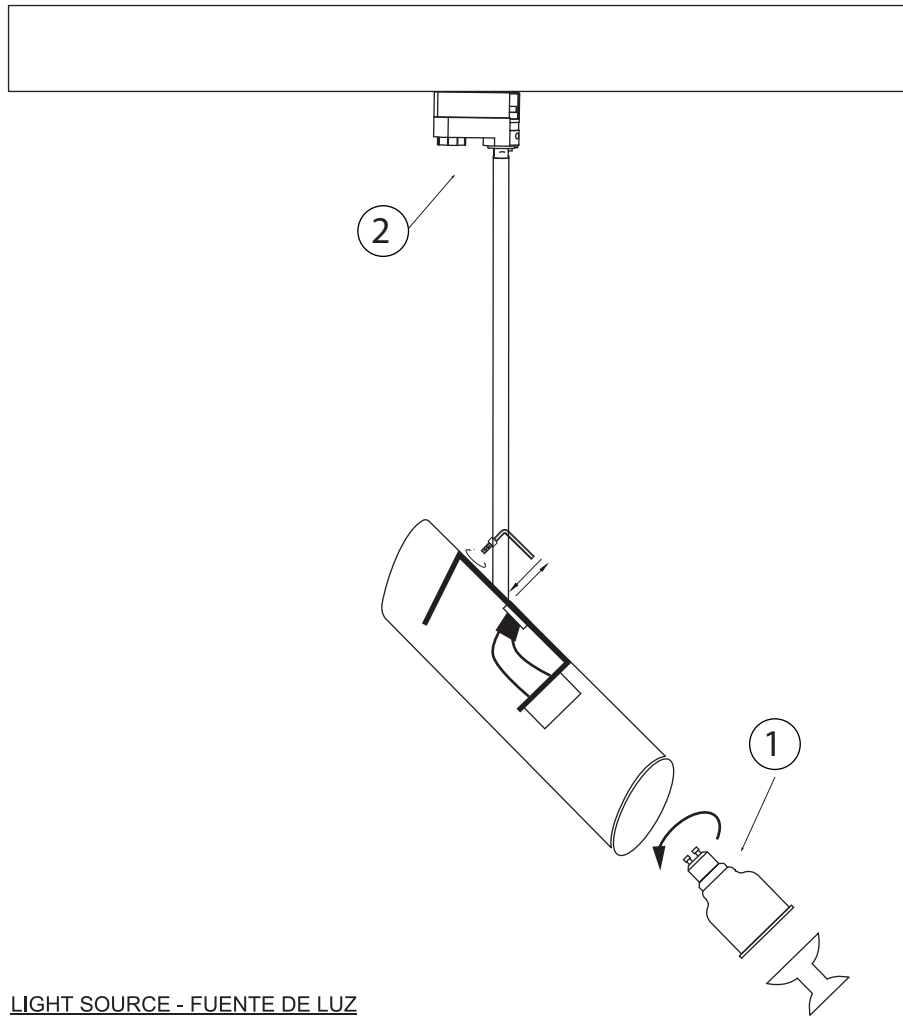

**LINK**

Ref. 29871 white  
Ref. 29872 matt black  
Ref. 29896 bronze

**LIGHT SOURCE - FUENTE DE LUZ**

1 x GU10 MAX 8W LED no incl

**TECHNICAL FEATURES - CARACTERISTICAS TÉCNICAS**

			100V-240V~50Hz/60Hz		±120°
					0,80Kg 1,76 lbs