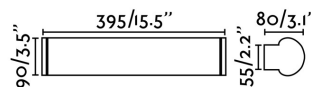

### Specifications

<b>Bulb:</b>	LED 15W 2700K 800Lm
<b>Bulb included:</b>	Yes
<b>Transformer:</b>	Driver
<b>Transformer included:</b>	Yes
<b>Voltage:</b>	100-240V
<b>Operating Frequency:</b>	50/60Hz
<b>IP:</b>	44
<b>Class:</b>	II
<b>Material:</b>	Metal and opal glass diffuser
<b>Designer:</b>	
<b>Recommended bulb:</b>	
<b>Length:</b>	395 mm
<b>Net Width:</b>	80 mm
<b>Height:</b>	90 mm
<b>Net Weight:</b>	1.28 kg
<b>Volume:</b>	0.01035 m3