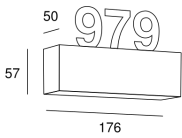

Room

05-7370-60-60

Josep Patsi

Wall fixture Room LED 8.1W 3000K Black 583lm

TECHNICAL FEATURES

2031

Power (W) : 8.1W

Total power consumption of light (W) : 9.6W

Real lumens : 583

Real lm/W : 61

Correlated Colour Temperature (CCT) : LED warm-white 3000K

Dimming protocol : ON-OFF

Lens / reflector angle : FLOOD 98°

Structure material : Aluminium

Structure finish : Black

UGR lengthwise: 6.3

VENTILATION FEATURES

Power used: 9.6W

Service value measurement standard: EN 60879:2019

LOGISTICS

Net weight (kg): 0.43

Packaged weight (kg): 0.54