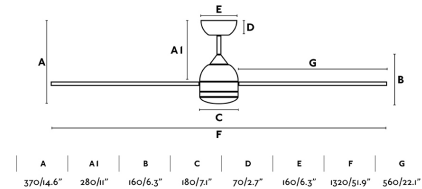

### Specifications

**Bulb:** DC LED SMD 15W 2700K 850Lm

**Bulb included:** Yes

**Transformer:** Driver

**Transformer included:** Yes

**Voltage:** 220-240V

**IP:** 20

**Class:** I

**Material:** Motor made from steel and blades from wood

**Designer:**

**Length:** 1320 mm

**Diameter:** 1320 Ø

**Volume:** 0.04617 m3

8421776183155