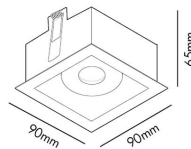

Продажа дизайнерской мебели, света и аксессуаров по всей России 8 (800) 500-70-36
 hello@barcelonadesign.ru
 www.barcelonadesign.ru

MOIST White downlight GU10

Ref. 02100901

MOIST is a square recessed light with simple design, enabling it to be discreetly integrated into the ceiling. The light source is a GU10 bulb max 50W not included.

Specifications

Bulb:	GU10
Bulb included:	No
Voltage:	100-240V
Operating Frequency:	50/60Hz
IP:	44
Material:	Metal and transparent glass difusser
Recommended bulb:	17316
Description of recommended Bulb:	GU10 LED 8W 2700K 450Lm 38°
Length:	90 mm
Net Width:	90 mm
Height:	55 mm
Net Weight:	0.24 kg
Volume:	0.00068 m3