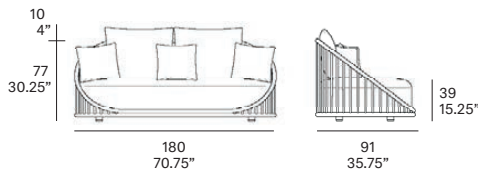

indoor

Cask indoor Loveseat / sofá 2 plazas

Norm Architects, 2021/2024

T092 B

Loveseat with structure made of peeled and tinted natural rattan of 34 mm/1.34" diameter. Backrest manufactured in peeled and tinted natural rattan of 20 mm/0.79" diameter. Finished with a three step water-based coating (dye, base coat and top coat) highly resistant to solar radiation thanks to UV filters. Possibility of customization through a wide variety of high performance technical fabrics. Protective caps.

Shipment details

Qty	1 sofa (1 box)
Volume	1,64 m ³ / 57.9 ft ³
Gross weight	54 kg / 119 lb
Net weight	46 kg / 101.4 lb
Box dimensions (approx.)	185 x 97 x 80 cm 72.75" x 38.25" x 31.5"
Item dimensions (width x depth x height)	180 x 91 x 77 cm 70.75" x 35.75" x 30.25"
COM	cushions: 6 m / 6.6 yd (1, 40 - 1,50 m / 54"-59") loose cushions: 1,5 m / 1.6 yd