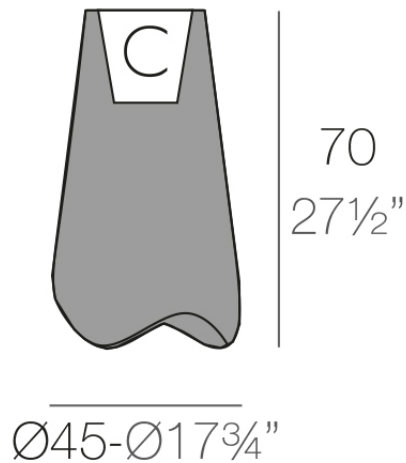

### Description

Pot made of polyethylene resin by rotational moulding. 100% Recyclable. Item suitable for indoor and outdoor use. Available in different finishes.

Weight: 4.5 Kg

Ø45-Ø17 3/4\"/>

PAL Macetero 70