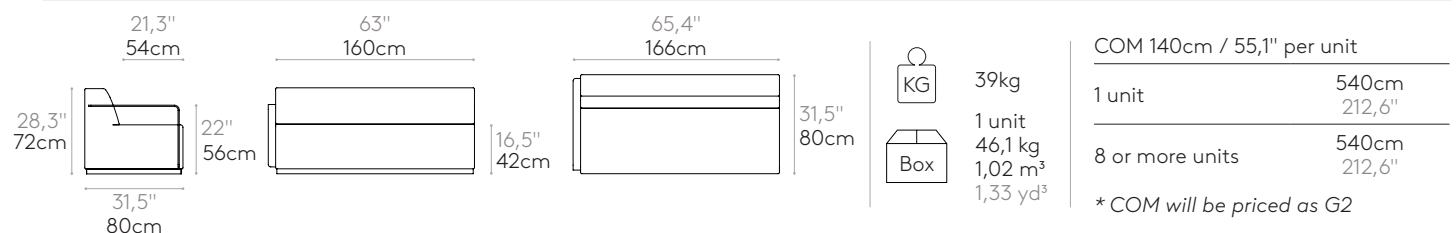

Modular seat with backrest and right steel arm W.166cm

Code: **PAU1310**

Upholstered modular seat with backrest and right steel arm W.166cm.

Upholstery: in all the fabrics and leathers indicated in the finishes book.

Arm finishes: micro-textured powder coated in black or white colour.

Base finishes: lacquered in black or white.

Glides: felt layer under the base.