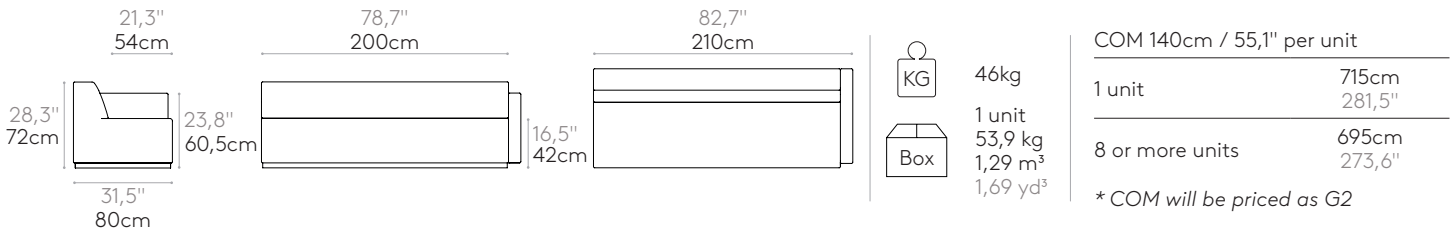

Modular seat with backrest and left upholstered arm W.210cm

Code: **PAU1140TA**

Upholstered modular seat with backrest and left upholstered arm W.210cm.

Base finishes: lacquered in black or white.

Glides: felt layer under the base.