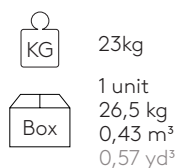

Upholstered modular seat with backrest W.60cm.

Upholstery: in all the fabrics and leathers indicated in the finishes book.

Base finishes: lacquered in black or white.

Glides: felt layer under the base.