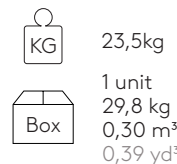

COM 140cm / 55,1" per unit	
1 unit	185cm 72,8"
8 or more units	185cm 72,8"
* COM will be priced as G2