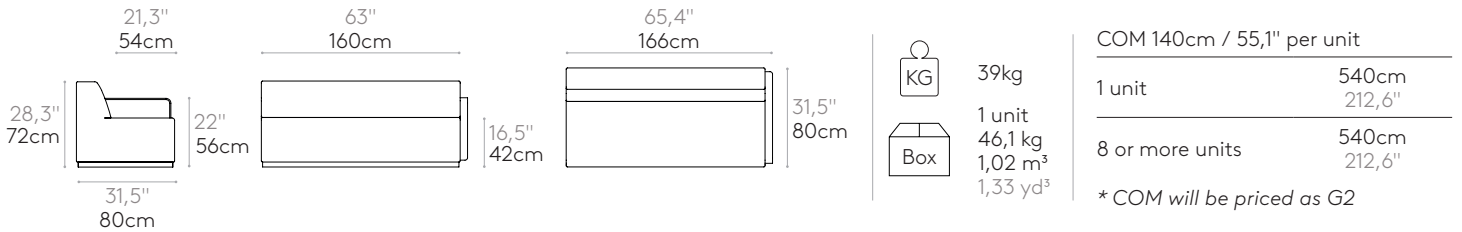

Modular seat with backrest and left steel arm W.166cm

Code: **PAU1320**

Upholstered modular seat with backrest and left steel arm W.166cm.
Upholstery: in all the fabrics and leathers indicated in the finishes book.
Arm finishes: micro-textured powder coated in black or white colour.
Base finishes: lacquered in black or white.
Glides: felt layer under the base.