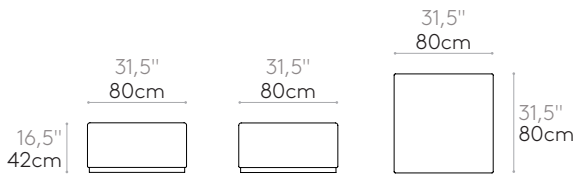

Modular seat 80x80cm

Code: **PAU1510TA**

Upholstered modular seat 80x80cm.
Upholstery: in all the fabrics and leathers indicated in the finishes book.
Base finishes: lacquered in black or white.
Glides: felt layer under the base.