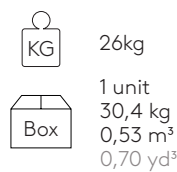

COM 140cm / 55,1" per unit	
1 unit	260cm 102,4"
8 or more units	255cm 100,4"
* COM will be priced as G2