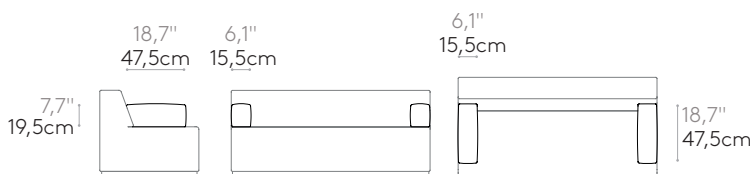

COM 140cm / 55,1" per unit	
1 unit	185cm 72,8"
8 or more units	185cm 72,8"
* COM will be priced as G2	

Modular table 80x80cm (oak tabletop)

Code: **PAU1710RO**

Upholstered modular table 80x80cm with oak tabletop for lounge areas.
Upholstery: in all the fabrics and leathers indicated in the finishes book.
Top finishes: in any of the oak veneer finishes from the tabletops swatch card.
Base finishes: lacquered in black or white.
Glides: felt layer under the base.

COM 140cm / 55,1" per unit	
1 unit	185cm 72,8"
8 or more units	185cm 72,8"
* COM will be priced as G2	

Set of two removable side arms W.15cm for sofas with privacy screens

Code: **PAU1910TA**

Set of two removable side arms W.15cm suitable for sofas with privacy screens on 3 sides.
Upholstery: in all the fabrics and leathers indicated in the finishes book.