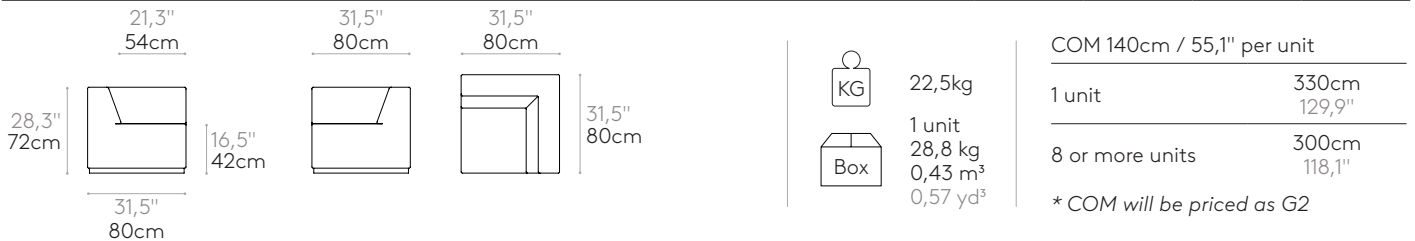

Modular seat with corner backrest 80x80cm

Code: **PAU1060TA**

Upholstered modular seat with corner backrest 80x80cm.
Upholstery: in all the fabrics and leathers indicated in the finishes book.
Base finishes: lacquered in black or white.
Glides: felt layer under the base.