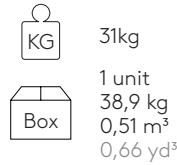

COM 140cm / 55,1" per unit	
1 unit	355cm 139,8"
8 or more units	340cm 133,9"
* COM will be priced as G2	

Round pouf 100cm

Code: **PAU1640TA**

Upholstered round pouf 100cm.

Upholstery: in all the fabrics and leathers indicated in the finishes book.