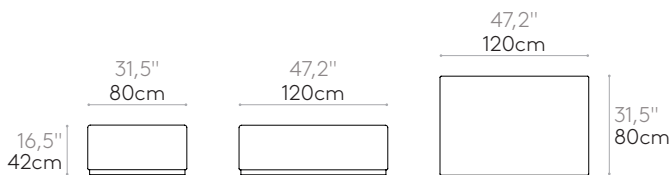

COM 140cm / 55,1" per unit	
1 unit	180cm 70,9"
8 or more units	180cm 70,9"
* COM will be priced as G2	

Modular seat 120x80cm

Code: **PAU1520TA**

Upholstered modular seat 120x80cm.
Upholstery: in all the fabrics and leathers indicated in the finishes book.
Base finishes: lacquered in black or white.
Glides: felt layer under the base.