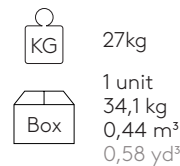

COM 140cm / 55,1" per unit	
1 unit	180cm 70,9"
8 or more units	180cm 70,9"
* COM will be priced as G2	

Modular seat 120x80cm

Code: **PAU1520TA**

Upholstered modular seat 120x80cm.
Upholstery: in all the fabrics and leathers indicated in the finishes book.
Base finishes: lacquered in black or white.
Glides: felt layer under the base.