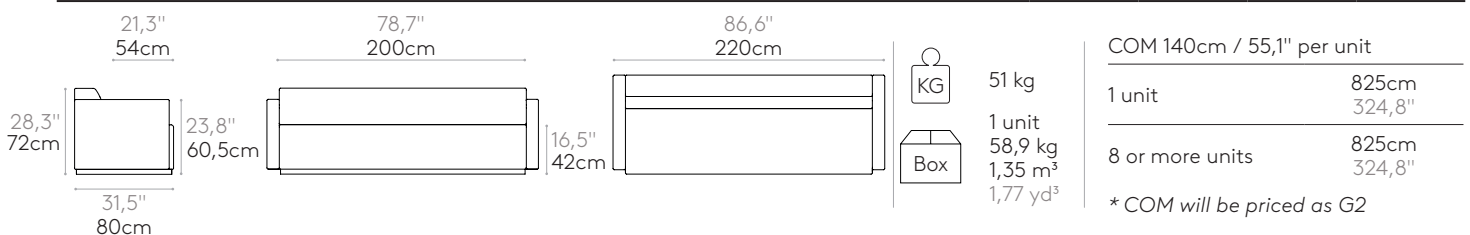

Sofa W.220cm with upholstered arms

Code: **PAU1240TA**

Sofa W.220cm with upholstered arms.

Upholstery: in all the fabrics and leathers indicated in the finishes book.

Base finishes: lacquered in black or white.

Glides: felt layer under the base.