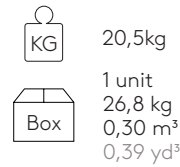

Modular seat 80x80cm

Code: **PAU1510TA**

Upholstered modular seat 80x80cm.
Upholstery: in all the fabrics and leathers indicated in the finishes book.
Base finishes: lacquered in black or white.
Glides: felt layer under the base.

COM 140cm / 55,1" per unit	
1 unit	180cm 70,9"
8 or more units	180cm 70,9"
* COM will be priced as G2