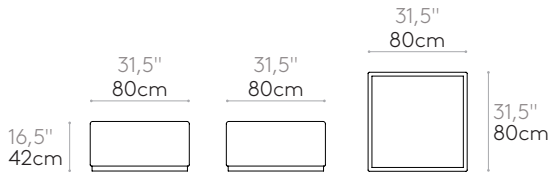

Modular table 80x80cm (lacquered tabletop)

Code: **PAU1710LC**

Upholstered modular table 80x80cm with lacquered top in black or white.
Upholstery: in all the fabrics and leathers indicated in the finishes book.
Top finishes: lacquered in colours W1 from the tabletops swatch card.
Base finishes: lacquered in black or white.
Glides: felt layer under the base.