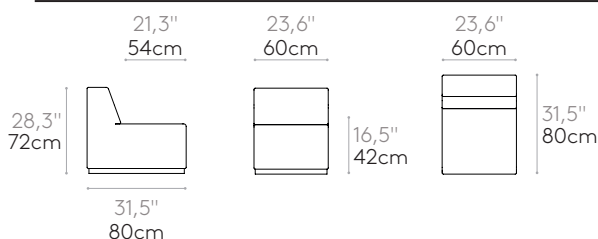

Base finishes: lacquered in black or white.

Glides: felt layer under the base.

COM 140cm / 55,1" per unit	
1 unit	260cm 102,4"
8 or more units	255cm 100,4"
* COM will be priced as G2	

Modular seat with backrest W.60cm

COM 140cm / 55,1" per unit	
1 unit	225cm 88,6"
8 or more units	210cm 82,7"
* COM will be priced as G2	

Modular seat with backrest W.80cm

Code: **PAU1020TA**

Upholstered modular seat with backrest W.80cm.
Upholstery: in all the fabrics and leathers indicated in the finishes book.
Base finishes: lacquered in black or white.
Glides: felt layer under the base.

21,3" 54cm	31,5" 80cm	31,5" 80cm	 27kg  1 unit 33,3 kg 0,50 m ³ 0,65 yd ³	COM 140cm / 55,1" per unit			
 28,3" 72cm 31,5" 80cm	 16,5" 42cm	 31,5" 80cm		<table border="1"> <tr> <td>1 unit</td> <td>270cm 106,3"</td> </tr> <tr> <td>8 or more units</td> <td>270cm 106,3"</td> </tr> </table> * COM will be priced as G2	1 unit	270cm 106,3"	8 or more units
1 unit	270cm 106,3"						
8 or more units	270cm 106,3"						