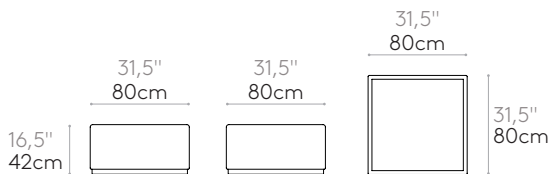

Modular table 80x80cm (oak tabletop)

Code: **PAU1710RO**

Upholstered modular table 80x80cm with oak tabletop for lounge areas.
Upholstery: in all the fabrics and leathers indicated in the finishes book.
Top finishes: in any of the oak veneer finishes from the tabletops swatch card.
Base finishes: lacquered in black or white.
Glides: felt layer under the base.

COM 140cm / 55,1" per unit	
1 unit	185cm 72,8"
8 or more units	185cm 72,8"
* COM will be priced as G2