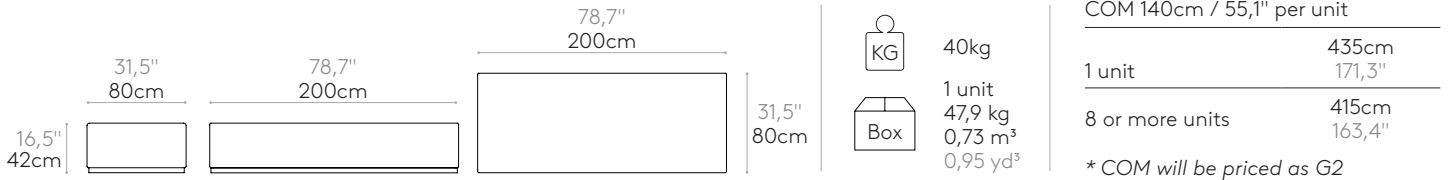

Modular seat 200x80cm

Code: **PAU1540TA**

Upholstered modular seat 200x80cm.
Upholstery: in all the fabrics and leathers indicated in the finishes book.
Base finishes: lacquered in black or white.
Glides: felt layer under the base.