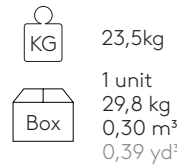

Modular table 80x80cm (lacquered tabletop)

Code: **PAU1710LC**

Upholstered modular table 80x80cm with lacquered top in black or white.
Upholstery: in all the fabrics and leathers indicated in the finishes book.
Top finishes: lacquered in colours W1 from the tabletops swatch card.
Base finishes: lacquered in black or white.
Glides: felt layer under the base.

COM 140cm / 55,1" per unit	
1 unit	185cm 72,8"
8 or more units	185cm 72,8"
* COM will be priced as G2	

Modular table 80x80cm (oak tabletop)

Code: **PAU1710RO**

Upholstered modular table 80x80cm with oak tabletop for lounge areas.
Upholstery: in all the fabrics and leathers indicated in the finishes book.
Top finishes: in any of the oak veneer finishes from the tabletops swatch card.
Base finishes: lacquered in black or white.
Glides: felt layer under the base.