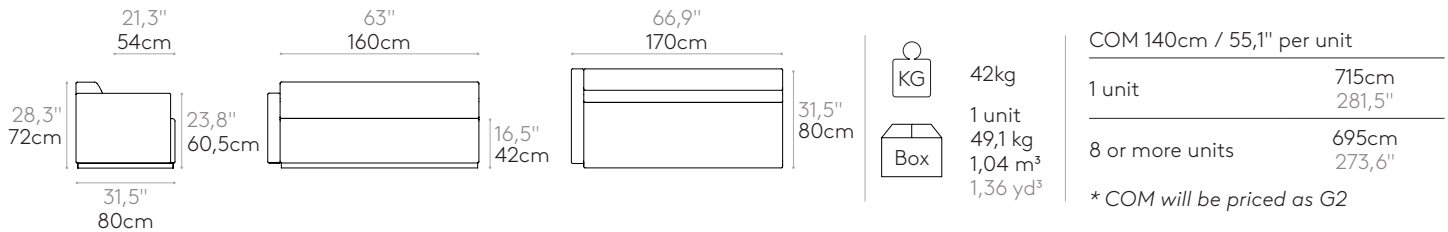

Modular seat with backrest and right upholstered arm W.170cm

Code: **PAU1110TA**

Upholstered modular seat with backrest and right upholstered arm W.170cm.

Upholstery: in all the fabrics and leathers indicated in the finishes book.

Base finishes: lacquered in black or white.

Glides: felt layer under the base.