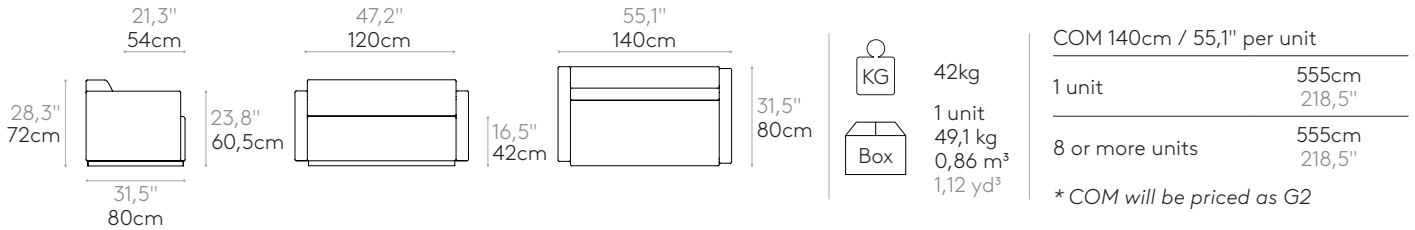

Sofa W.140cm with upholstered arms

Code: **PAU1220TA**

Sofa W.140cm with upholstered arms.

Upholstery: in all the fabrics and leathers indicated in the finishes book.

Base finishes: lacquered in black or white.

Glides: felt layer under the base.