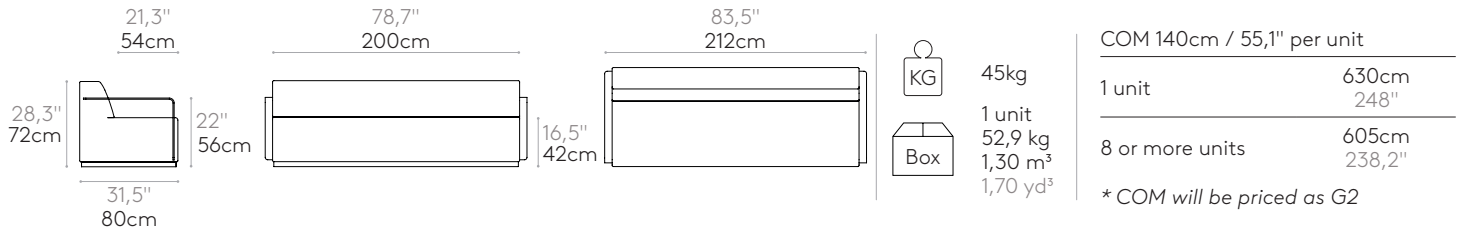

Sofa W.212cm with steel arms

Code: **PAU1440**

Sofa W.212cm with steel arms.

Upholstery: in all the fabrics and leathers indicated in the finishes book.

Arm finishes: powder coated in black or white colour.

Base finishes: lacquered in black or white.

Glides: felt layer under the base.