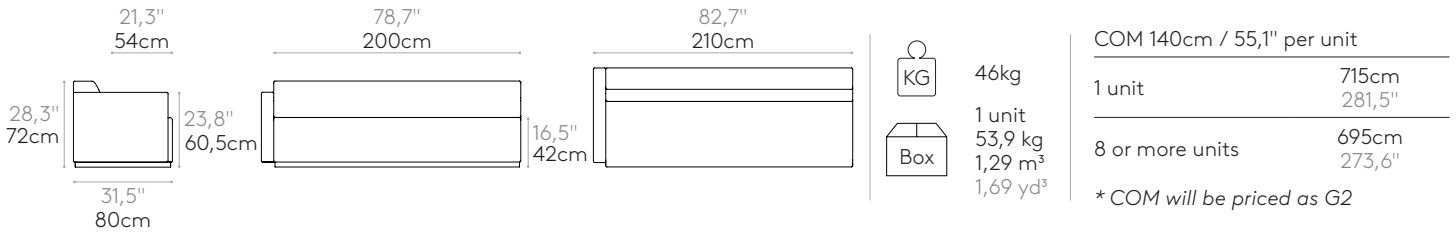

Modular seat with backrest and right upholstered arm W.210cm

Code: **PAU1130TA**

Upholstered modular seat with backrest and right upholstered arm W.210cm.

Base finishes: lacquered in black or white.

Glides: felt layer under the base.