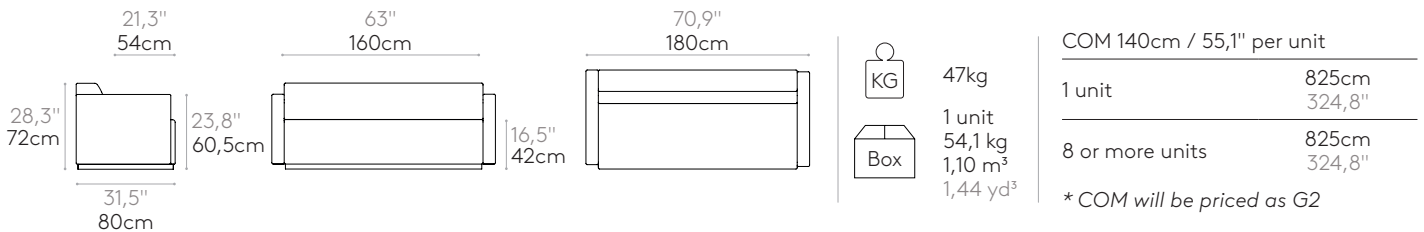

Sofa W.180cm with upholstered arms

Code: **PAU1230TA**

Sofa W.180cm with upholstered arms.

Upholstery: in all the fabrics and leathers indicated in the finishes book.

Base finishes: lacquered in black or white.

Glides: felt layer under the base.