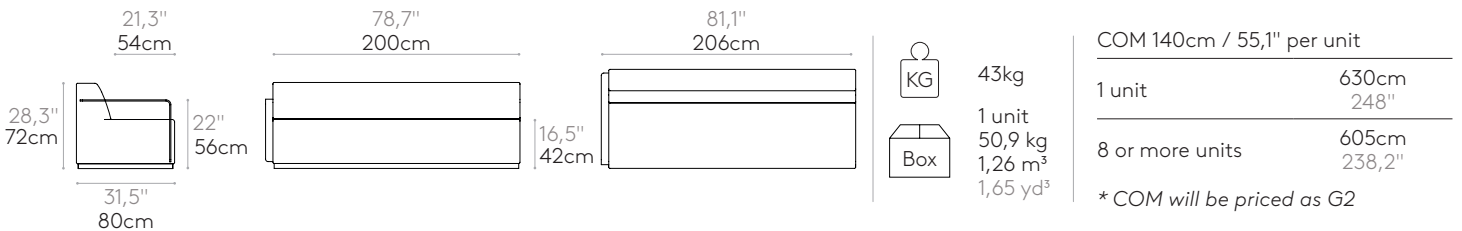

Modular seat with backrest and right steel arm W.206cm

Code: **PAU1330**

Upholstered modular seat with backrest and right steel arm W.206cm.
Upholstery: in all the fabrics and leathers indicated in the finishes book.
Arm finishes: micro-textured powder coated in black or white colour.
Base finishes: lacquered in black or white.
Glides: felt layer under the base.