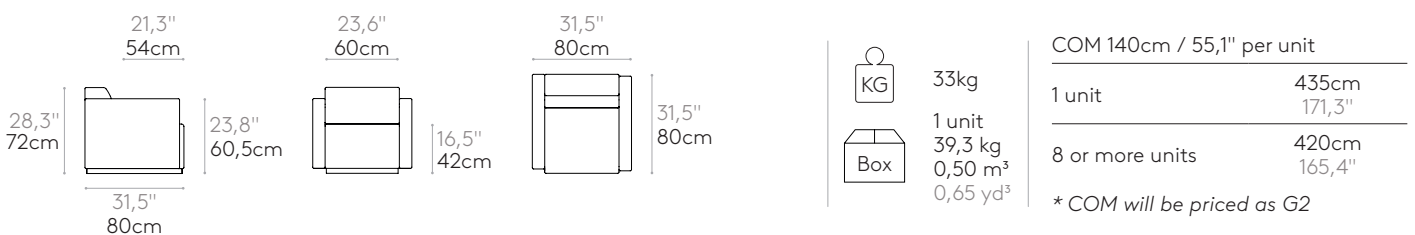

Armchair W.80cm with upholstered arms

Code: **PAU1210TA**

Upholstered armchair W.80cm with upholstered arms.
Upholstery: in all the fabrics and leathers indicated in the finishes book.
Base finishes: lacquered in black or white.
Glides: felt layer under the base.