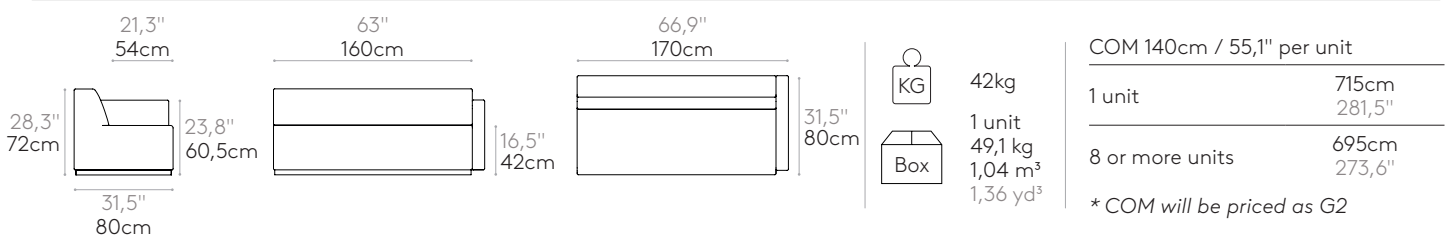

Modular seat with backrest and left upholstered arm W.170cm

Code: **PAU1120TA**

Upholstered modular seat with backrest and left upholstered arm W.170cm.

Upholstery: in all the fabrics and leathers indicated in the finishes book.

Base finishes: lacquered in black or white.

Glides: felt layer under the base.