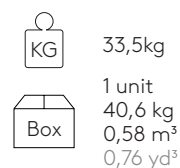

Upholstered modular seat 160x80cm.
Upholstery: in all the fabrics and leathers indicated in the finishes book.
Base finishes: lacquered in black or white.
Glides: felt layer under the base.