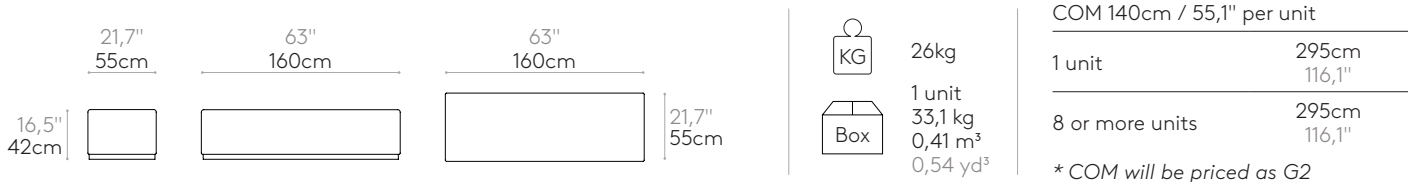

Modular seat 160x55cm

Code: **PAU1620TA**

Upholstered modular seat 160x55cm.
Upholstery: in all the fabrics and leathers indicated in the finishes book.
Base finishes: lacquered in black or white.
Glides: felt layer under the base.