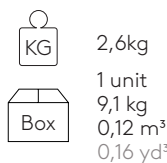

Set of two removable side arms W.15cm suitable for sofas with privacy screens on 3 sides.
Upholstery: in all the fabrics and leathers indicated in the finishes book.