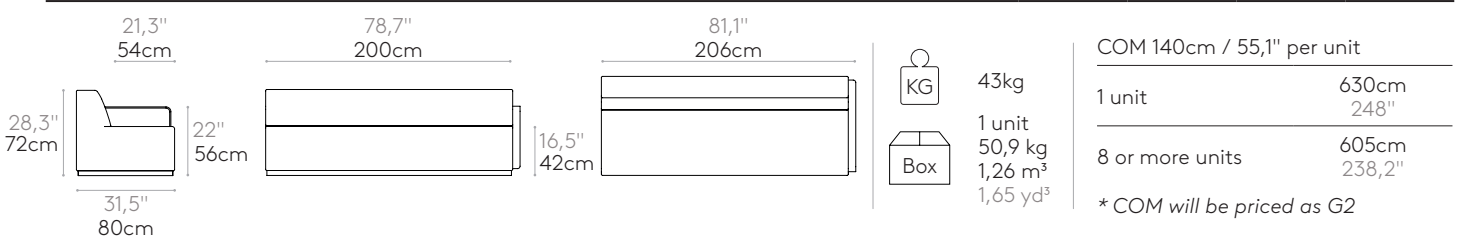

Modular seat with backrest and left steel arm W.206cm

Code: **PAU1340**

Upholstered modular seat with backrest and left steel arm W.206cm.
Upholstery: in all the fabrics and leathers indicated in the finishes book.
Arm finishes: micro-textured powder coated in black or white colour.
Base finishes: lacquered in black or white.
Glides: felt layer under the base.