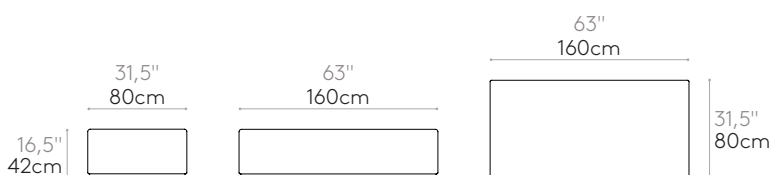

Modular seat 160x80cm

Code: **PAU1530TA**

Upholstered modular seat 160x80cm.
Upholstery: in all the fabrics and leathers indicated in the finishes book.
Base finishes: lacquered in black or white.
Glides: felt layer under the base.