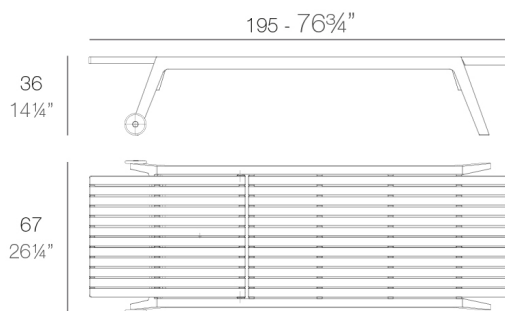

SPRITZ Tumbona
SPRITZ Sun Chaise

FINISHES

BASIC PP

Ref. 56027

Available in various colors

- ☐ WHITE
- ☐ BRONZE
- ☐ ECRU

Optional

NAUTIC

Soft leather like fabric suitable for indoor and outdoor use. Standard option for upholstery.