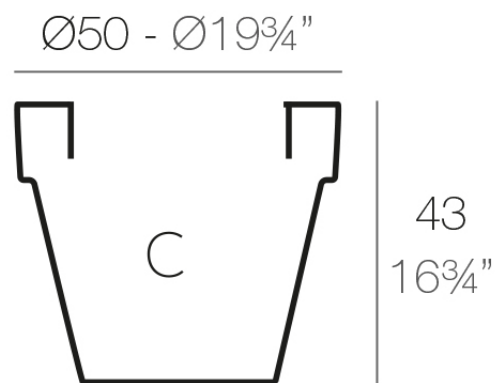

Info

Description

Pot made of polyethylene resin by rotational moulding. 100% Recyclable. Item suitable for indoor and outdoor use. Available in different finishes.

Weight: 1.3 Kg

$\text{Ø}30 - \text{Ø}11\frac{3}{4}"$
MACETA $\text{Ø}50$
MACETA $\text{Ø}19\frac{3}{4}"$

$C = 55 \text{ L}$
 $C = 14\frac{1}{2} \text{ gal}$

Finishes

finishes

SIMPLE

Ref. 40150

white 2001

ecru 2003

tortora 2004