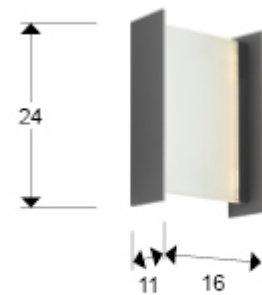

## Matia

216324

Outdoor lighting

Recommended product

Outdoor wall lamp. Made of cast aluminum in a dark grey finish. Diffuser: 12 mm matt frosted glass sheet. IP65. 18W LED, 570lm, 3000K.

### SIZES

Sizes: ↔ 17.0 ↓ 25.0 ↗ 9.0 cm  
Weight: 2.1 Kg

### SIZES WITH PACKAGING

Weight: 2.5 Kg  
Volume: 0.0160m<sup>3</sup>  
Sizes: ↔ 25.0 ↓ 35.0 ↗ 18.0 cm

---