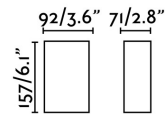

Specifications

| | |
|------------------------------|--|
| Bulb: | HIGH POWER LED 6W 4000K 315Lm 110° |
| Bulb included: | Yes |
| Transformer: | Driver |
| Transformer included: | Yes |
| Voltage: | 100-240V |
| IP: | 54 |
| Class: | I |
| Material: | Aluminium and glass transparent diffuser |
| Designer: | |
| Length: | 92 mm |
| Net Width: | 71 mm |
| Height: | 157 mm |
| Net Weight: | 0.95 kg |
| Volume: | 0.00141 m3 |