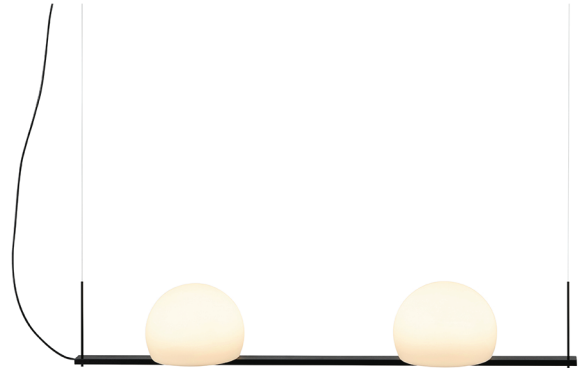

CIRC T-3715S

surface suspension lamp

Date	Type
Project	
Location	
Model #	Quantity
Specifier	

Description

Metallic suspension lamp providing direct and indirect light. Glass shade and adjustable height. The lamp can be mounted facing up or facing down.

Pictures above might not show the specified dimensions or material. They are for illustration purposes only.

Ordering information

Code	Lamp	Finish						
■ T-3715S	LED 6,1W (led included) (2700K / Ang 120° / >90 CRI / 350mA) / 230V / Typ* 565 lumens Dimmable Triac	<table border="0"> <tr> <td>■ 26 BLK</td> <td>Black</td> </tr> <tr> <td>■ 61 S GLD</td> <td>Satin Gold</td> </tr> <tr> <td>■ CUSTOM</td> <td></td> </tr> </table>	■ 26 BLK	Black	■ 61 S GLD	Satin Gold	■ CUSTOM	
■ 26 BLK	Black							
■ 61 S GLD	Satin Gold							
■ CUSTOM								

Product includes

Code	Description
113924XX0	1 linear surface canopy
T-3715	1 circ pendant
671000043	1 driver / Dimmable Triac

Lamp facing down

Lamp facing up

SPECIAL REQUIREMENTS

Custom finishes and versions

Metallic suspension lamp providing direct and indirect light. Glass shade and adjustable height. The lamp can be mounted facing up or facing down. Recessed canopy and remote driver. False ceiling for recessed canopy is required Ø 50mm drill.