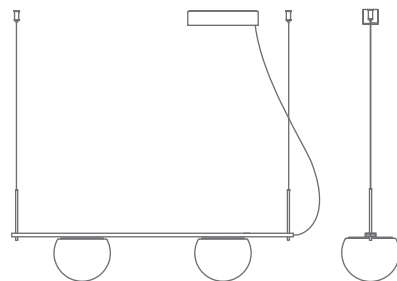

CIRC T-3715S

surface suspension lamp

Date	Type
Project	
Location	
Model #	Quantity
Specifier	

Description

Metallic suspension lamp providing direct and indirect light. Glass shade and adjustable height. The lamp can be mounted facing up or facing down.

Pictures above might not show the specified dimensions or material. They are for illustration purposes only.

Ordering information

Code	Lamp	Finish						
■ T-3715S	LED 6,1W (led included) (2700K / Ang 120° / >90 CRI / 350mA) / 230V / Typ* 565 lumens Dimmable Triac	<table border="0"> <tr> <td>■ 26 BLK</td> <td>Black</td> </tr> <tr> <td>■ 61 S GLD</td> <td>Satin Gold</td> </tr> <tr> <td>■ CUSTOM</td> <td></td> </tr> </table>	■ 26 BLK	Black	■ 61 S GLD	Satin Gold	■ CUSTOM	
■ 26 BLK	Black							
■ 61 S GLD	Satin Gold							
■ CUSTOM								

Product includes

Code	Description
113924XX0	1 linear surface canopy
T-3715	1 circ pendant
671000043	1 driver / Dimmable Triac

Lamp facing down

Lamp facing up

SPECIAL REQUIREMENTS

Custom finishes and versions

Metallic suspension lamp providing direct and indirect light. Glass shade and adjustable height. The lamp can be mounted facing up or facing down. Recessed canopy and remote driver. False ceiling for recessed canopy is required Ø 50mm drill.