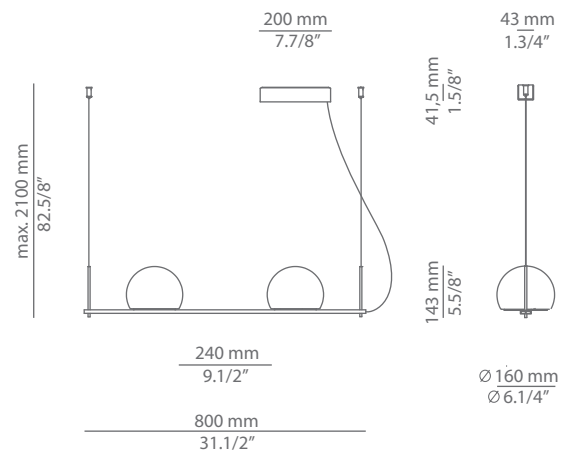

Lamp facing up

SPECIAL REQUIREMENTS

Custom finishes and versions

Alternate lamping, versions and finishes available for projects. Consult our offices.

Special instructions