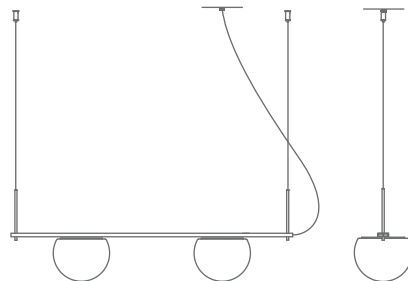

Lamp facing down