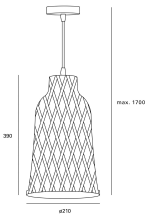

Riba Ø210mm

--

DE-0023-NEG

Pendant IP20 Riba Ø210mm E27 40W Black

TECHNICAL FEATURES

Power (W) : Max. power 40W

Voltage / frequency : 100-240V/50-60Hz

Total power consumption of light (W) : 40W

Warranty : 5 Years

Structure material : Steel

Structure finish : Black

Diffuser material : Wood

Diffuser finish : Natural

Max. size of light bulb : 240/240 mm

Recommended light bulb : E27

LUMINOTECHNIC FEATURES

Lampholder: 1 x E27

VENTILATION FEATURES

Power used: 40W

Service value measurement standard: EN 60879:2019

LOGISTICS

Net weight (kg): 0.41

Packaged weight (kg): 1.03

Packaging: 230mm x 230mm x 400mm