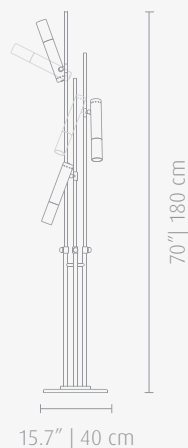

STANDARD FINISHES*

BODY: Gold Plated
SHADE: Glossy Black & Gold Plated
BASE: Glossy Black & Gold Plated

*AVAILABLE FINISHES P.175

WEIGHT

Approx. 12 kg | 26.4 lbs

BULBS

3x G9 Bulbs

DIMENSIONS

HEIGHT: 70" | 180 cm
DIAM.: 15.7" | 40 cm

ALSO AVAILABLE **IKE | SUSPENSION P.45**

Продажа дизайнерской мебели,
света и аксессуаров
по всей России

8 (800) 500-70-36
hello@barcelonadesign.ru
www.barcelonadesign.ru