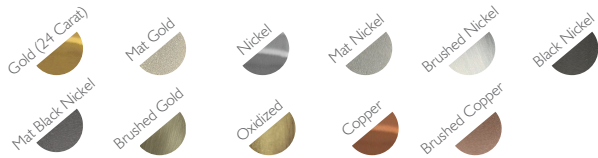

Number: 22 Type: 40W max | G9

CRYSTAL

Color: Crystal

SWAROVSKI: Per request

PACKING (approx.)

Dimension: 186x96x20 cm | 73x38x8 in

METAL FINISHING

Lacquered \\ Shine or mat \\ All RAL colours available

OTHER CRYSTAL

ASFOUR

Other available colors \\ Under request

-  - Products manufactured according the European norm of security EN 60 598-1.
-  - Products adjusted for instalation in surfaces normally inflammable.
-  - Products of class II. The electric isolation is double or reinforced.
-  - Products with the possibility of instalation of low-energy consumption bulbs.