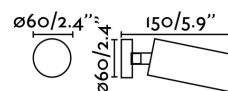

Voltage: 100-240V

Operating Frequency: 50/60Hz

IP: 20

Class: I

Material: Aluminium and PC diffuser

Designer:

Recommended bulb:

Height: 134 mm

Diameter: 60 Ø

Net Weight: 0.37 kg

8421776168190