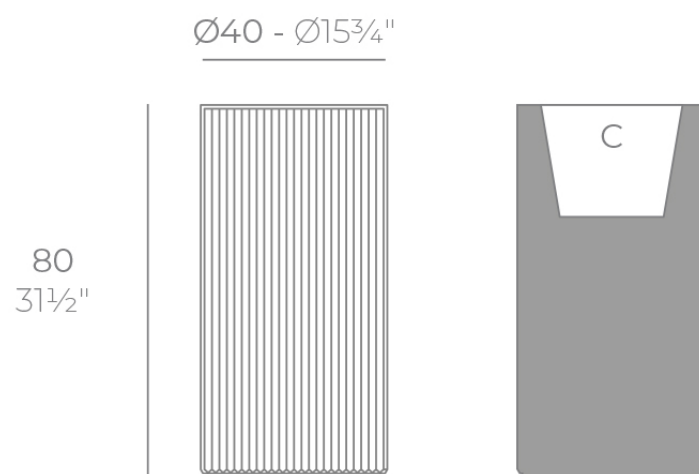

Products / Planters / Gatsby Cylinder Planter ø40x80

Gatsby cylinder planter ø40x80

by Ramón Esteve

The Gatsby collection, designed by Ramón Esteve for Vondom, recalls the Art Déco lighting. Those crazy twenties. “Something new, extraordinary, beautiful, simple but sophisticatedly designed” said Francis Scott Fitzgerald about his aims for the novel he was about to write. The Great Gatsby was born in an age of prosperity, parties and excess. They called it “the American Dream”.

Info

Description

Weight: 9 Kg

GATSBY Cilindro Alto
GATSBY Hight Cylindre
ref. 54422
C= 32x32x28 12½"x12½"x11"
20 L
5½Gal

Finishes

finishes

BASIC

Ref. 54422A