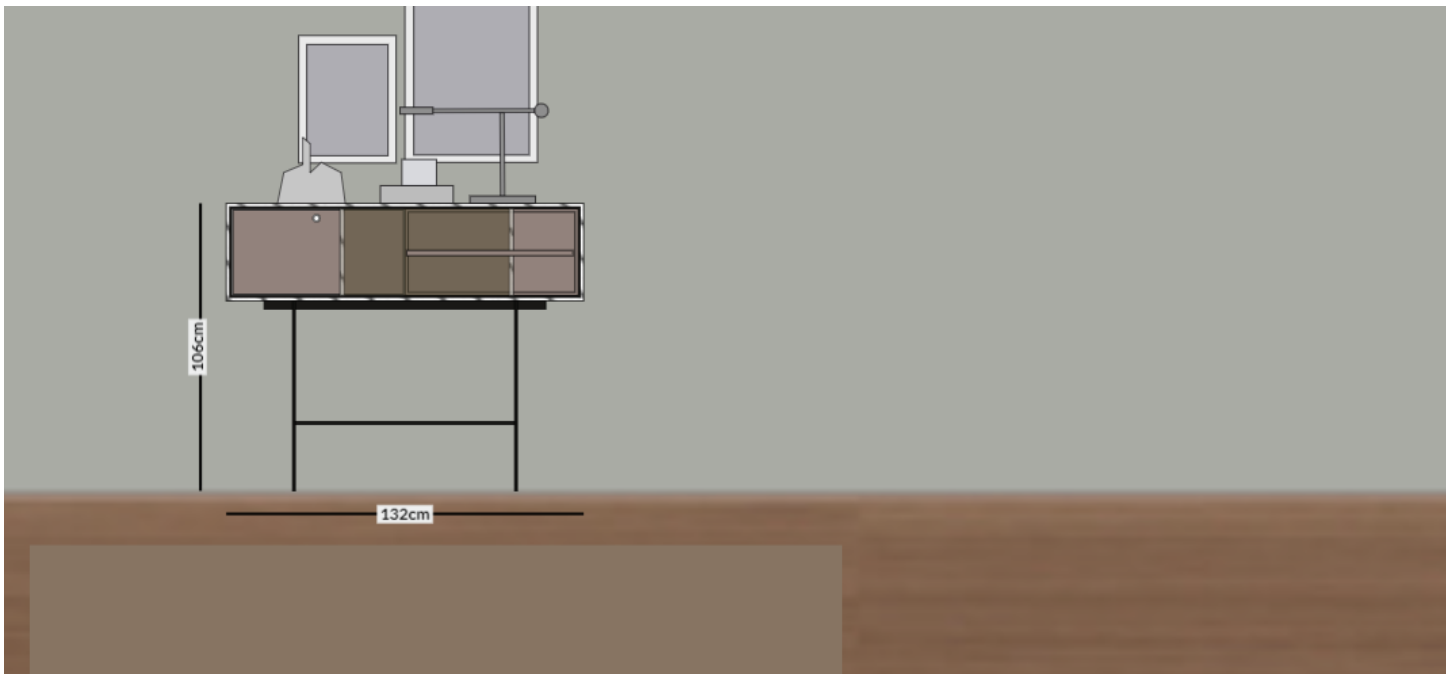

Ref.: This document does not display prices

Date: 2021-11-14

* In 2D the sliding doors will be shown transparent in order to see what is behind them.