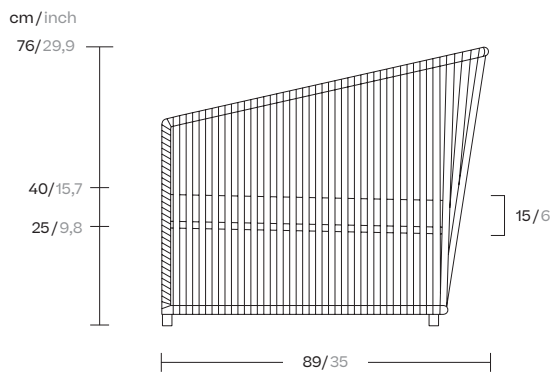

Bitta Lounge
2 Seater sofa lounge
bela rope
by Rodolfo Dordoni

kettal

2 Seater sofa lounger bela rope

Designer
Rodolfo Dordoni

Collection
Bitta Lounge

Reference
KS7L00500

1/5

cm/inch |----- 175/68,8 -----|