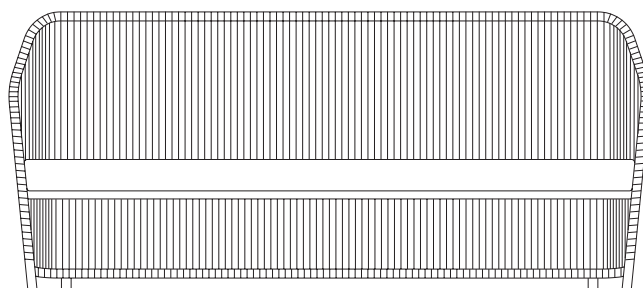

Bitta Lounge
2 Seater sofa lounge
bela rope
by Rodolfo Dordoni

kettal

2 Seater sofa lounger bela rope

Designer
Rodolfo Dordoni

Collection
Bitta Lounge

Reference
KS7L00500

1/5

cm/inch |----- 175/68,8 -----|

The new Bitta Lounge features a gentle, rounded design with sizes and proportions appropriate for small spaces. Thanks to its lightness and design it is ideal for public and residential areas, with seat and backrest cushions for greater ergonomic comfort.