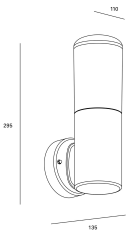

### TECHNICAL FEATURES

IP44 IK10

Power (W) : Max. power 15W

Total power consumption of light (W) : 15W

Structure material : Polycarbonate

Structure finish : Black

Diffuser material : Polycarbonate

Diffuser finish : Opal white

Max. size of light bulb : 120/65 mm

Recommended light bulb : E27

Voltage / frequency : 100-240V/50-60Hz

Warranty : 5 Years

Resistant to marine environments : Yes

Energy efficiency : Light bulb not included

### LOGISTICS

Net weight (kg): 0.67

Packaged weight (kg): 0.87

Packaging: 320mm x 160mm x 140mm

12 Un