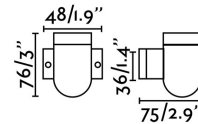

### Specifications

<b>Bulb:</b>	1X E27 MAX 15W LED
<b>Bulb included:</b>	No
<b>Transformer:</b>	
<b>Transformer included:</b>	No
<b>Voltage:</b>	100-240V
<b>Operating Frequency:</b>	50/60Hz
<b>IP:</b>	20
<b>Class:</b>	II
<b>Material:</b>	Ceramics
<b>Designer:</b>	
<b>Recommended bulb:</b>	
<b>Length:</b>	48 mm
<b>Net Width:</b>	75 mm
<b>Height:</b>	76 mm
<b>Net Weight:</b>	0.29 kg
<b>Volume:</b>	0.00066 m3