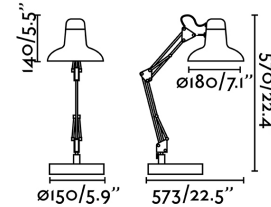

## SNAP White reading table lamp

Ref. 57400

SNAP is a modern multi-articulate reading lamp, built in steel with LED technology. This white reading lamp will provide quality in the reading lighting.

### Specifications

<b>Bulb:</b>	1 X E27 MAX 15W LED
<b>Bulb included:</b>	No
<b>Transformer:</b>	
<b>Transformer included:</b>	No
<b>Voltage:</b>	100-240V
<b>IP:</b>	20
<b>Class:</b>	II
<b>Material:</b>	Steel
<b>Designer:</b>	
<b>Recommended bulb:</b>	17463
<b>Description of recommended Bulb:</b>	BULB STANDARD MATT LED E27 7W 2700K 800Lm
<b>Length:</b>	573 mm
<b>Net Width:</b>	150 mm
<b>Height:</b>	570 mm
<b>Volume:</b>	0.02566 m3