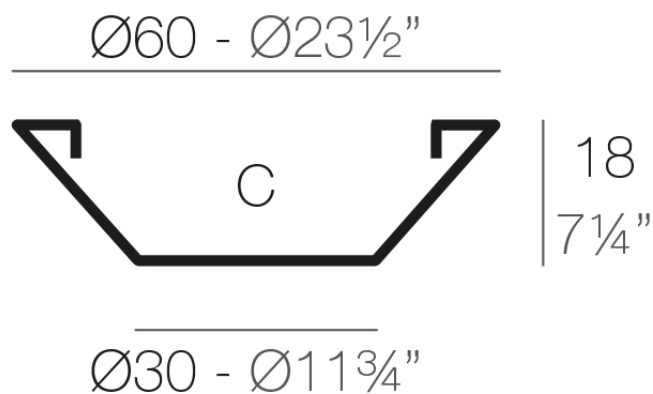

Info

Description

Pot made of polyethylene resin by rotational moulding. 100% Recyclable. Item suitable for indoor and outdoor use. Available in different finishes.

Weight: 0.85 Kg

CENTRO $\text{Ø}60$

C = 30 L

CENTRE $\text{Ø}23\frac{1}{2}"$

C = 8 gal

Finishes

finishes

SIMPLE

Ref. 40860

white 2001

ecru 2003